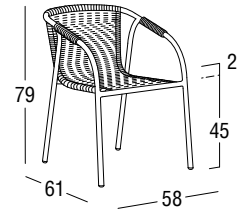

Article: **4301** | Collection: **Capri**

Design: Santiago Sevillano
Product: Chair
Sizes: **cm 58x61x79h (23"x24"x31"h)**
seat **cm 45h (18"h)**
with seat cushion **cm 47h (18,8"h)**

FEATURES

Frame: Aluminum, Polyester powder coating (Tiger)
Glides: Surlyn white, black
Weaving: Round Searope (Polypropylene)
Finishings: White, Graphite

Seat cushion: Open cell polyurethane foam, draining

Net weight unit 5,7+0,5 cushion
Gross weight unit 8,5+0,5 cushion
Units per package 2
Package sizes cm 62x70x92h
Package volume m³ 0,40
Stackable YES (4 pieces)