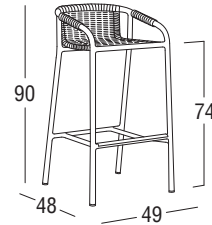

Article: 4305 | Collection: Capri

Design: Santiago Sevillano  
Product: Stool  
Sizes: **cm 49x48x90h (19"x19"x35"h)**  
seat **cm 74h (29"h)**

## FEATURES

**Frame:** Aluminum, Polyester powder coating (Tiger)  
**Glides:** Surlyn white, black  
**Weaving:** Round Searope (Polypropylene)  
**Finishings:** White, Graphite  
**Seat cushion:** Open cell polyurethane foam, draining

Net weight unit 4,5  
Gross weight unit 8,7  
Unit per package 1  
Package sizes cm 54x54x94h  
Package volume m<sup>3</sup> 0,275  
Stackable NO