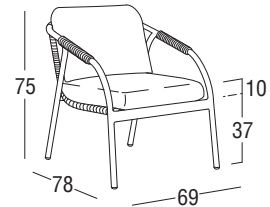

Article: **4311** | Collection: **Capri**

Design: Santiago Sevillano
Product: Armchair
Sizes: **cm 69x78x75h (27"x31"x30"h)**
seat **cm 37h (15"h)**
seat with cushion **cm 47h (19"h)**

FEATURES

Frame: Aluminum, Polyester powder coating (Tiger)
Glides: Surlyn white, black
Weaving: Round Searope (Polypropylene)
Finishings: White, Graphite

Seat cushion: Polyurethane foam / polyester fiber polyester-pvc / polypropylene canvas
Back cushion: Polyurethane foam / polyester fiber polyester-pvc / polypropylene canvas

Net weight unit 11
Gross weight unit 18
Unit per package 1
Package sizes cm 74x83x82h
Package volume m³ 0,51
Stackable YES (4 pieces)