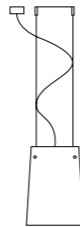

# Technical Information

S SUSPENSION, T TABLE, F FLOOR, W WALL, C CEILING

## Models

**SMALL S1**  
Ceiling Rose Ø 80 mm  
Cable 2000 mm  
Diffuser Ø 220 mm H 300 mm

**S1**  
Ceiling Rose Ø 80 mm  
Cable 2000 mm  
Diffuser Ø 275 mm H 375 mm

**S3**  
Ceiling Rose Ø 80 mm  
Cable 2000 mm  
Diffuser Ø 330 mm H 450 mm