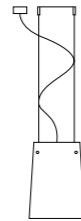

# Technical Information

S SUSPENSION, T TABLE, F FLOOR, W WALL, C CEILING

## Models

**SMALL S1**  
Ceiling Rose Ø 80 mm  
Cable 2000 mm  
Diffuser Ø 220 mm H 300 mm

**S1**  
Ceiling Rose Ø 80 mm  
Cable 2000 mm  
Diffuser Ø 275 mm H 375 mm

**S3**  
Ceiling Rose Ø 80 mm  
Cable 2000 mm  
Diffuser Ø 330 mm H 450 mm