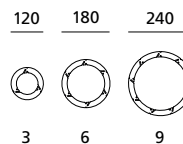

Ring (available upon request)

> White painted steel.