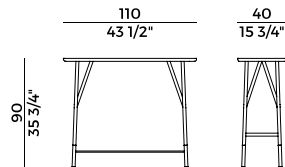

889/CSF

consolle \ console