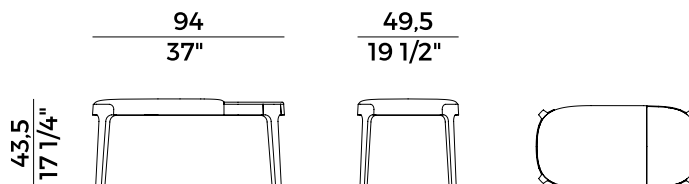

Informazioni tecniche \ *Technical information*

Descrizione tecnica \ *Technical description*

Panca imbottita con tavolino. Struttura in frassino o in noce Canaletto. Finiture e rivestimenti di collezione.

Upholstered bench with a table. Ash wood or Canaletto walnut frame. Finishes and coverings as per collection.

Dimensioni \ *Dimensions*

Consumi stoffe \ *Fabric and leather requirements*

	FABRIC AND LEATHER REQUIREMENTS			FABRIC AND LEATHER REQUIREMENTS	
	x1	x2		x1	x2
H 140	ml 0,70	ml 1,40	H 140	yd 0.80	yd 1.55
H 130	ml 0,70	ml 1,40	H 130	yd 0.80	yd 1.55
LEATHER	m² 1,00		LEATHER	ft² 11	

PACKAGING

1 x crt = m³ 0,39

gross weight - Kg 15,5