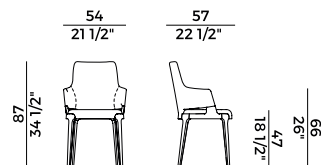

942/PB7
poltrona \ armchair