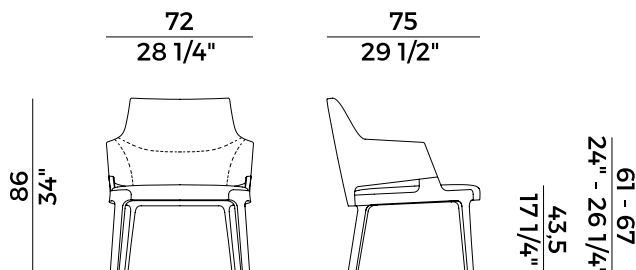

Informazioni tecniche \ *Technical information*

Descrizione tecnica \ *Technical description*

Lounge imbottita con schienale alto, con struttura in frassino o in noce Canaletto. Finiture e rivestimenti di collezione. Prodotto disponibile in versione bimaterica.

Upholstered lounge armchair with high back, with ash wood or Canaletto walnut frame. Finishes and coverings as per collection. Product available in bimaterial version.

Dimensioni \ *Dimensions*

Consumi stoffe \ *Fabric and leather requirements*

	FABRIC AND LEATHER REQUIREMENTS		FABRIC AND LEATHER REQUIREMENTS	
	x1	x2	x1	x2
H 140	ml 2,10	ml 4,20	yd 2.30	yd 4.60
H 130	ml 2,10	ml 4,20	yd 2.30	yd 4.60
LEATHER	m² 4,60		ft² 50	

BIMATERIAL

	1. OUTER BACKREST		2. SEAT AND BACKREST	
	x1	x2	x1	x2
H 140	ml 0,80	ml 1,60	ml 1,30	ml 2,60
H 130	ml 0,80	ml 1,60	ml 1,30	ml 2,60
LEATHER	m² 1,80		m² 2,90	

	1. OUTER BACKREST		2. SEAT AND BACKREST	
	x1	x2	x1	x2
H 140	yd 0.90	yd 1.80	yd 1.45	yd 2.85
H 130	yd 0.90	yd 1.80	yd 1.45	yd 2.85
LEATHER	ft² 20		ft² 32	

PACKAGING

1 x crt = m³ 0.53
gross weight - Kg 22,9