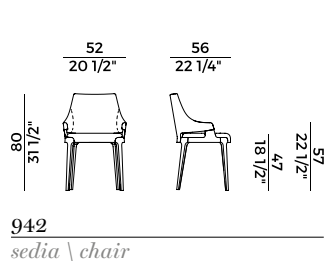

Collection of upholstered seats with ashwood or walnut frame composed of: Chairs, armchairs and tub chair; Tube chair padded in fire retardant polyurethane foam with four-star swivel central base in embossed black painted aluminum; Armchair, for outdoor use, with Iroko solid wood frame and back with painted metal frame woven in nautical rope or "Gassa" rope. Seat padded in polyurethane foam; Single and double stool with backrest; Single stool without backrest; Sofa and lounge chair with high backrest and sofa and lounge chair with low back; Swivel armchair upholstered polyurethane foam padding with detail of the armrest in Canaletto walnut or ash; Upholstered benches in different sizes with or without a table. Finishes and covers as per collection.