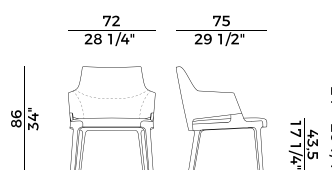

942/PLB
lounge \ lounge armchair