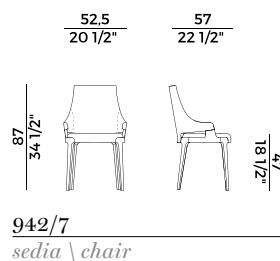

**Collezione Velis **
Velis collection

Collezione di sedute imbottite con struttura in frassino o in noce canaletto composta da:

Sedie, poltrone e poltrona pozzetto;
Poltroncina a pozzetto imbottita in poliuretano espanso ignifugo con base centrale girevole a quattro razze in alluminio verniciato nero goffrato;
Poltroncina per utilizzo outdoor, con struttura in legno massello di Iroko e schienale con struttura in metallo verniciato intrecciato in corda nautica o cordino "Gassa". Seduta imbottita in poliuretano espanso;
Sgabello singolo e doppio con schienale;
Sgabello singolo senza schienale;
Divano e poltrona lounge con schienale alto e divano e poltrona lounge con schienale basso;
Poltrona lounge girevole imbottita in poliuretano espanso con dettaglio del bracciolo in noce canaletto o frassino;
Panche imbottite in differenti dimensioni con o senza tavolino.
Finiture e rivestimenti di collezione.

Collection of upholstered seats with ashwood or walnut frame composed of: Chairs, armchairs and tub chair; Tube chair padded in fire retardant polyurethane foam with four-star swivel central base in embossed black painted aluminum; Armchair, for outdoor use, with Iroko solid wood frame and back with painted metal frame woven in nautical rope or "Gassa" rope. Seat padded in polyurethane foam; Single and double stool with backrest; Single stool without backrest; Sofa and lounge chair with high backrest and sofa and lounge chair with low back; Swivel armchair upholstered polyurethane foam padding with detail of the armrest in Canaletto walnut or ash; Upholstered benches in different sizes with or without a table. Finishes and covers as per collection.