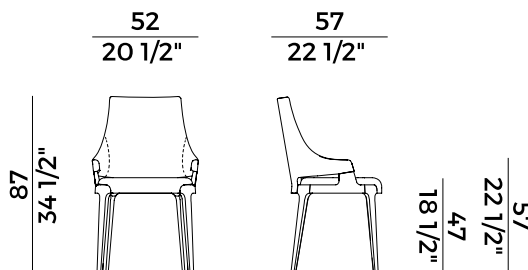

Informazioni tecniche \ *Technical information*

Descrizione tecnica \ *Technical description*

Sedia imbottita con struttura in frassino o in noce Canaletto. Finiture e rivestimenti di collezione. Prodotto disponibile in versione bimaterica.

Upholstered chair with ash wood or Canaletto walnut frame. Finishes and coverings as per collection. Product available in bimaterial version.

Dimensioni \ *Dimensions*

Consumi stoffe \ *Fabric and leather requirements*

		FABRIC / LEATHER REQUIREMENTS	
		x1	x2
	H 140	ml 1,62	ml 2,72
	LEATHER	m² 2,90	

		FABRIC / LEATHER REQUIREMENTS	
		x1	x2
	H 140	yd 1,80	yd 3,00
	LEATHER	ft² 32	

BIMATERIAL

		1. OUTER BACKREST	
		x1	x2
	LEATHER	m² 1,12	

		1. OUTER BACKREST	
		x1	x2
	LEATHER	ft² 13	

		2. SEAT AND INTERNAL BACKREST	
		x1	x2
	H 140	ml 0,86	ml 1,72

		2. SEAT AND INTERNAL BACKREST	
		x1	x2
	H 140	yd 0,95	yd 1,90

PACKAGING

1 x box = m³ 0.33
gross weight - Kg 12