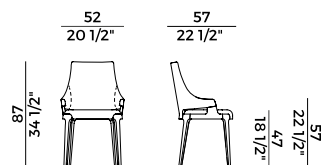

942/7
sedia \ chair