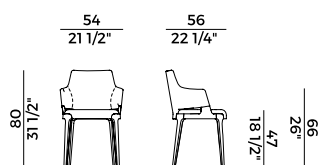

942/PB
poltrona \ armchair