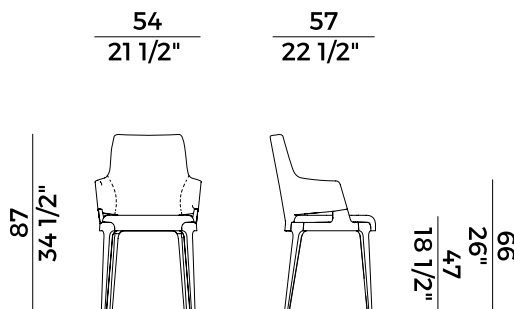

Informazioni tecniche \ *Technical information*

Descrizione tecnica \ *Technical description*

Sedia imbottita con struttura in frassino o in noce Canaletto. Finiture e rivestimenti di collezione. Prodotto disponibile in versione bimaterica.

Upholstered chair with ash wood or Canaletto walnut frame. Finishes and coverings as per collection. Product available in bimaterial version.

Dimensioni \ *Dimensions*

Consumi stoffe \ *Fabric and leather requirements*

		FABRIC / LEATHER REQUIREMENTS	
		x1	x2
	H 140	ml 1,47	ml 2,72
	LEATHER	m² 2,90	

		FABRIC / LEATHER REQUIREMENTS	
		x1	x2
	H 140	yd 1,61	yd 3,00
	LEATHER	ft² 32	

BIMATERIAL

		1. OUTER BACKREST	
		x1	x2
	LEATHER	m² 1,15	

		1. OUTER BACKREST	
		x1	x2
	LEATHER	ft² 13	

		2. SEAT AND INTERNAL BACKREST	
		x1	x2
	H 140	ml 0,86	ml 1,72

		2. SEAT AND INTERNAL BACKREST	
		x1	x2
	H 140	yd 0,95	yd 1,90

PACKAGING

1 x box = m³ 0.33
gross weight - Kg 12