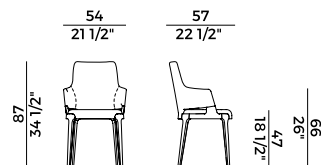

942/PB7
poltrona \ armchair