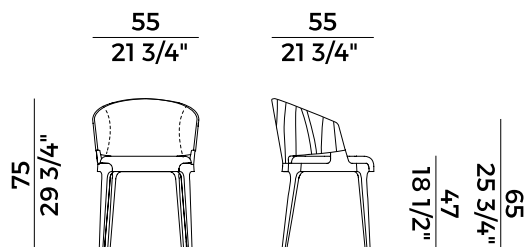

Informazioni tecniche \ *Technical information*

Descrizione tecnica \ *Technical description*

Poltroncina pozzetto con seduta imbottita in poliuretano espanso ignifugo e schienale esterno in frassino o noce Canaletto. Struttura in massello di frassino o noce Canaletto. Finiture e rivestimenti di collezione.

Tub chair with seat padded in fire retardant polyurethane foam and external backrest in ash wood or Canaletto walnut. Structure in solid ash wood or Canaletto walnut. Finishes and coverings as per collection.

Dimensioni \ *Dimensions*

Consumi stoffe \ *Fabric and leather requirements*

FABRIC / LEATHER REQUIREMENTS				FABRIC / LEATHER REQUIREMENTS			
		*1	*2		*1	*2	
	H 140	ml 0,75	ml 1,50		H 140	yd 0,83	yd 1,65
	LEATHER	m² 1,50			LEATHER	ft² 17