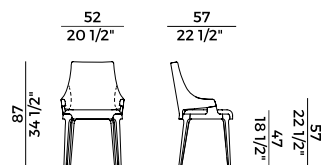

942/7
sedia \ chair