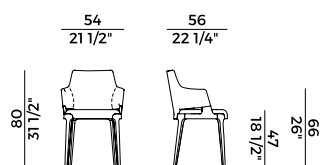

942/PB
poltrona \ armchair