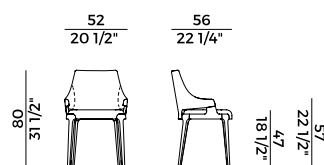

Collezione di sedute imbottite in poliuretano espanso ignifugo e struttura in frassino o in noce Canaletto. Sedie e poltrone imbottite con schienale in due diverse altezze. Poltrona pozzetto con seduta e schienale imbottiti in poliuretano espanso. Struttura in frassino o noce Canaletto. Base girevole a quattro razze in metallo verniciato nero goffrato. Sgabello singolo in due altezze differenti, sgabello doppio e sgabello circolare senza schienale. Divano e poltrona lounge con schienale alto, divano e poltrona lounge con schienale basso e poltrona lounge girevole con meccanismo di ritorno. Panche imbottite in differenti dimensioni con o senza tavolino. Finiture e rivestimenti di collezione.

Collection of seats upholstered in fire retardant polyurethane foam and structure in ash wood or Canaletto walnut. Padded chairs and armchairs with backrest in two different heights. Tub chair with seat and backrest upholstered in fire retardant polyurethane foam. Structure in ash wood or Canaletto walnut. Four-star swivel base in embossed black painted metal. Single stool in two different heights, double stool and circular stool without backrest. Sofa and lounge armchair with high back, sofa and lounge armchair with low back and swivel lounge armchair with return mechanism. Padded benches in different sizes with or without table. Finishes and covering as per collection.

942
sedia \ chair