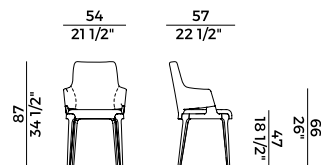

942/PB7
poltrona \ armchair