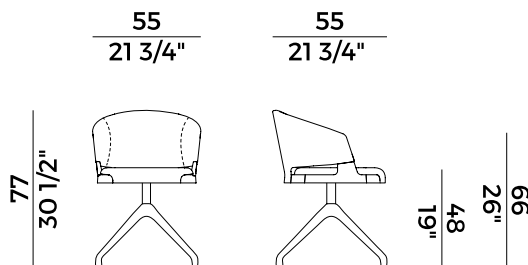

Informazioni tecniche \ *Technical information*

Descrizione tecnica \ *Technical description*

Poltroncina a pozzetto imbottita in poliuretano espanso ignifugo con base centrale girevole a quattro razze in alluminio verniciato nero gofrato. Dettaglio del bracciolo in frassino o noce Canaletto. Finiture e rivestimenti di collezione.

Tube chair padded in fire retardant polyurethane foam with four-star swivel central base in embossed black painted aluminum. Detail of the armrest in ash wood or Canaletto walnut. Finishes and coverings as per collection.

Dimensioni \ *Dimensions*

Consumi stoffe \ *Fabric and leather requirements*

		FABRIC / LEATHER REQUIREMENTS	
		x1	x2
	H 140	ml 1,35	ml 2,50
	LEATHER	m² 2,55	

		FABRIC / LEATHER REQUIREMENTS	
		x1	x2
	H 140	yd 1,50	yd 2,75
	LEATHER	ft² 27	

BIMATERIAL

		1. OUTER BACKREST	
		x1	x2
	LEATHER	m² 0,85	

		1. OUTER BACKREST	
		x1	x2
	LEATHER	ft² 10	

		2. SEAT AND INTERNAL BACKREST	
		x1	x2
	H 140	ml 1,00	ml 1,50

		2. SEAT AND INTERNAL BACKREST	
		x1	x2
	H 140	yd 1,10	yd 1,65

PACKAGING

1 x box = m³ 0.28
gross weight - Kg 11