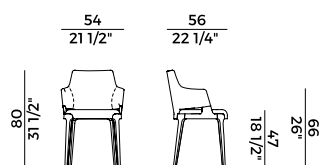

942/PB
poltrona \ armchair