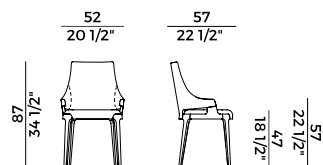

942/7
sedia \ chair