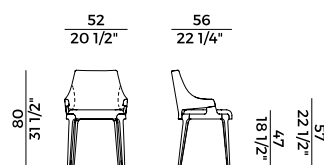

Collezione di sedute imbottite in poliuretano espanso ignifugo e struttura in frassino o in noce Canaletto. Sedie e poltrone imbottite con schienale in due diverse altezze. Poltrona pozzetto con seduta e schienale imbottiti in poliuretano espanso. Struttura in frassino o noce Canaletto. Base girevole a quattro razze in metallo verniciato nero goffrato. Sgabello singolo in due altezze differenti, sgabello doppio e sgabello circolare senza schienale. Divano e poltrona lounge con schienale alto, divano e poltrona lounge con schienale basso e poltrona lounge girevole con meccanismo di ritorno. Panche imbottite in differenti dimensioni con o senza tavolino. Finiture e rivestimenti di collezione.

Collection of seats upholstered in fire retardant polyurethane foam and structure in ash wood or Canaletto walnut. Padded chairs and armchairs with backrest in two different heights. Tub chair with seat and backrest upholstered in fire retardant polyurethane foam. Structure in ash wood or Canaletto walnut. Four-star swivel base in embossed black painted metal. Single stool in two different heights, double stool and circular stool without backrest. Sofa and lounge armchair with high back, sofa and lounge armchair with low back and swivel lounge armchair with return mechanism. Padded benches in different sizes with or without table. Finishes and covering as per collection.

942
sedia \ chair