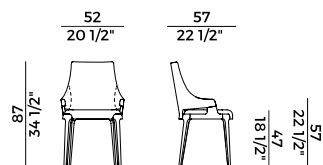

942/7
sedia \ chair