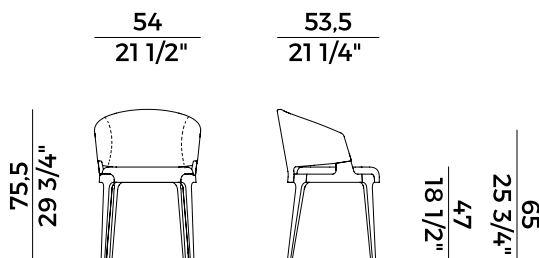

Informazioni tecniche \ *Technical information*

Descrizione tecnica \ *Technical description*

Poltrona pozzetto imbottita con struttura in frassino o in noce Canaletto. Finiture e rivestimenti di collezione. Prodotto disponibile in versione bimatematica.

Upholstered tub armchair with ash wood or Canaletto walnut frame. Finishes and coverings as per collection. Product available in bimaterial version.

Dimensioni \ *Dimensions*

Consumi stoffe \ *Fabric and leather requirements*

	FABRIC AND LEATHER REQUIREMENTS		FABRIC AND LEATHER REQUIREMENTS	
	x1	x2	x1	x2
H 140	ml 1,55	ml 2,40	yd 1.70	yd 2.65
H 130	ml 1,55	ml 2,40	yd 1.70	yd 2.65
LEATHER	m² 3,50		ft² 38	

BIMATERIAL

	1. OUTER BACKREST		2. SEAT AND BACKREST	
	x1	x2	x1	x2
H 140	ml 0,55	ml 1,00	ml 1,00	ml 1,50
H 130	ml 0,55	ml 1,00	ml 1,00	ml 1,50
LEATHER	m² 0,85		m² 1,90	

	1. OUTER BACKREST		2. SEAT AND BACKREST	
	x1	x2	x1	x2
H 140	yd 0.65	yd 1.10	yd 1.10	yd 1.65
H 130	yd 0.65	yd 1.10	yd 1.10	yd 1.65
LEATHER	ft² 10		ft² 21	

PACKAGING

1 x crt = m³ 0,28
gross weight - Kg 11,2