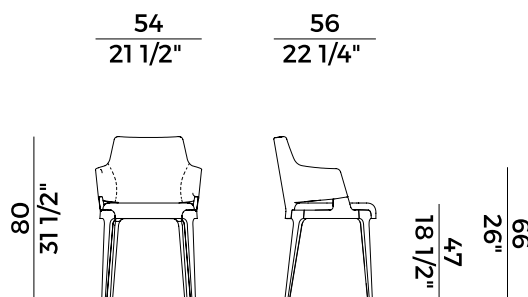

Informazioni tecniche \ *Technical information*

Descrizione tecnica \ *Technical description*

Poltrona imbottita con struttura in frassino o in noce Canaletto. Finiture e rivestimenti di collezione. Prodotto disponibile in versione bimaterica.

Upholstered armchair with ash wood or Canaletto walnut frame. Finishes and coverings as per collection. Product available in bimaterial version.

Dimensioni \ *Dimensions*

Consumi stoffe \ *Fabric and leather requirements*

		FABRIC / LEATHER REQUIREMENTS	
		x1	x2
	H 140	ml 1,40	ml 2,60
	LEATHER	m² 2,60	

		FABRIC / LEATHER REQUIREMENTS	
		x1	x2
	H 140	yd 1,80	yd 3,00
	LEATHER	ft² 28	

BIMATERIAL

		1. OUTER BACKREST	
		x1	x2
	LEATHER	m² 1,00	

		1. OUTER BACKREST	
		x1	x2
	LEATHER	ft² 11	

		2. SEAT AND INTERNAL BACKREST	
		x1	x2
	H 140	ml 0,85	ml 1,70

		2. SEAT AND INTERNAL BACKREST	
		x1	x2
	H 140	yd 1,15	yd 1,75

PACKAGING

1 x box = m³ 0.28
gross weight - Kg 11