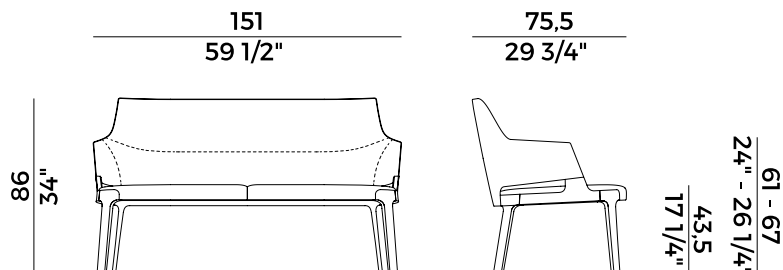

Informazioni tecniche \ *Technical information*

Descrizione tecnica \ *Technical description*

Divano imbottito con schienale alto, con struttura in frassino o in noce Canaletto. Finiture e rivestimenti di collezione. Prodotto disponibile in versione bimaterica.

Upholstered sofa with high back, with ash wood or Canaletto walnut frame. Finishes and coverings as per collection. Product available in bimaterial version.

Dimensioni \ *Dimensions*

Consumi stoffe \ *Fabric and leather requirements*

	FABRIC AND LEATHER REQUIREMENTS	
	x1	x2
H 140	ml 4,10	ml 8,20
H 130	ml 4,10	ml 8,20
LEATHER	m² 8,50	

	FABRIC AND LEATHER REQUIREMENTS	
	x1	x2
H 140	yd 4.50	yd 9.00
H 130	yd 4.50	yd 9.00
LEATHER	ft² 92	

BIMATERIAL

	1. OUTER BACKREST	
	x1	x2
H 140	ml 1,20	ml 2,40
H 130	ml 1,20	ml 2,40
LEATHER	m² 2,50	

	2. SEAT AND BACKREST	
	x1	x2
H 140	ml 2,50	ml 5,00
H 130	ml 2,50	ml 5,00
LEATHER	m² 5,00	

	1. OUTER BACKREST	
	x1	x2
H 140	yd 1.35	yd 2.65
H 130	yd 1.35	yd 2.65
LEATHER	ft² 27	

	2. SEAT AND BACKREST	
	x1	x2
H 140	yd 2.75	yd 5.50
H 130	yd 2.75	yd 5.50
LEATHER	ft² 54	

PACKAGING

1 x crt = m³ 1,30

gross weight - Kg 44,2