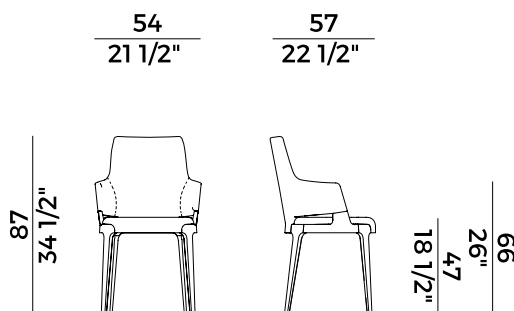

Informazioni tecniche \ *Technical information*

Descrizione tecnica \ *Technical description*

Sedia imbottita con struttura in frassino o in noce Canaletto. Finiture e rivestimenti di collezione. Prodotto disponibile in versione bimaterica.

Upholstered chair with ash wood or Canaletto walnut frame. Finishes and coverings as per collection. Product available in bimaterial version.

Dimensioni \ *Dimensions*

Consumi stoffe \ *Fabric and leather requirements*

FABRIC / LEATHER REQUIREMENTS

	x1	x2
H 140	ml 1,47	ml 2,72
LEATHER	m² 2,90	

FABRIC / LEATHER REQUIREMENTS

	x1	x2
H 140	yd 1,61	yd 3,00
LEATHER	ft² 32	

BIMATERIAL

1. OUTER BACKREST

	x1	x2
LEATHER	m² 1,15	

1. OUTER BACKREST

	x1	x2
LEATHER	ft² 13	

2. SEAT AND INTERNAL BACKREST

	x1	x2
H 140	ml 0,86	ml 1,72

2. SEAT AND INTERNAL BACKREST

	x1	x2
H 140	yd 0,95	yd 1,90

PACKAGING

1 x box = m³ 0.33
gross weight - Kg 12