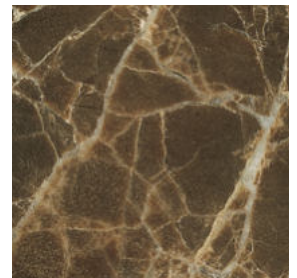

Frassino \ *Ash*

SG
Anilina Beige \
Beige Aniline

SC
Biscotto \
Biscuit

HJ
Moka \
Moka

HK
Grigio Plumbeo \
Dark Grey

HL
Wengé \
Wengé

HP
Carbone \
Carbon

Finiture \ *Finishes*

Finiture piano \ *Top finishes*

Vetro \ *Glass*

Vetro retro verniciato \
Back-painted glass

Per la colorazione del vetro retro verniciato fare riferimento alla cartella RAL.
For the back-painted glass refer to RAL colors.

Marmo \ *Marble*

Bianco Carrara Opaco \
Matt White Carrara

Bianco Carrara Lucido \
Glossy White Carrara

Dark Emperor \
Dark Emperor

Iron Silver \
Iron Silver

Grigio Carnico \
Grigio Carnico

**Collezione Tray **
Tray collection