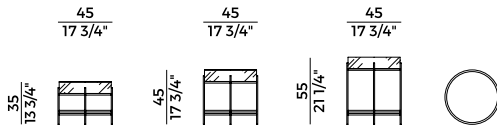

**Collezione Tray **
Tray collection

Famiglia di tavolini con struttura in metallo verniciato. Cornice in frassino. Piano in marmo o in vetro retroverniciato. Finiture di collezione.

Family of small tables with painted metal base. Ash frame. Top in marble or in back-painted glass. Finishes as per collection.

872/TC
tavolino \ coffee table