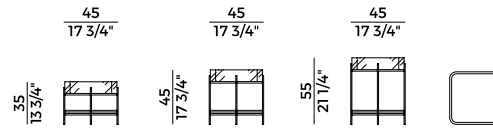

872/TQ
tavolino \ coffee table