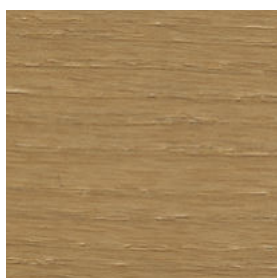

Finiture \ *Finishes*

Finiture base \

Base finishes

Metallo \ *Metal*

Verniciato Antracite Goffrato \
Anthracite Embossed Lacquered

Ottone Brunito \
Bronzed Brass

Finiture cornice \

Frame finishes

Frassino \ *Ash*

SG
Anilina Beige \
Beige Aniline

SC
Biscotto \
Biscuit

HJ
Moka \
Moka

HK
Grigio Plumbeo \
Dark Grey

HL
Wengé \
Wengé

HP
Carbone \
Carbon

Finiture \ *Finishes*

Finiture piano \ *Top finishes*

Vetro \ *Glass*

Vetro retro verniciato \
Back-painted glass

Per la colorazione del vetro retro verniciato fare riferimento alla cartella RAL.
For the back-painted glass refer to RAL colors.