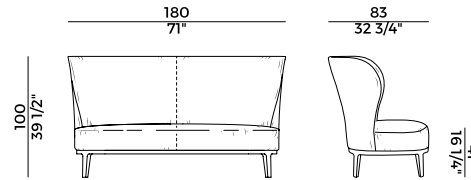

841/D
divano \ sofa