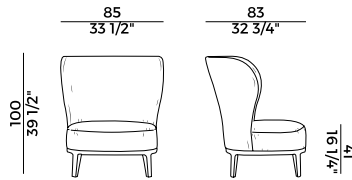

**Collezione Spring **
Spring collection

Collezione di sedute in massello di faggio e tavolini con struttura in massello di frassino.
Divano, poltrona lounge e pouf imbottiti in poliuretano espanso ignifugo.
Tavolini con piano in frassino, marmo o vetro retro verniciato.
Finiture e rivestimenti di collezione.

Collection of solid beech seats and coffee tables with solid ash wood frame. Upholstered sofa, lounge chair and pouf with fire retardant polyurethane foam padding. Coffee tables with ash wood, marble or back-painted glass top. Materials and coverings as per collection.

841/P
lounge \ lounge armchair