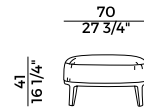

841/S
pouf \ pouf