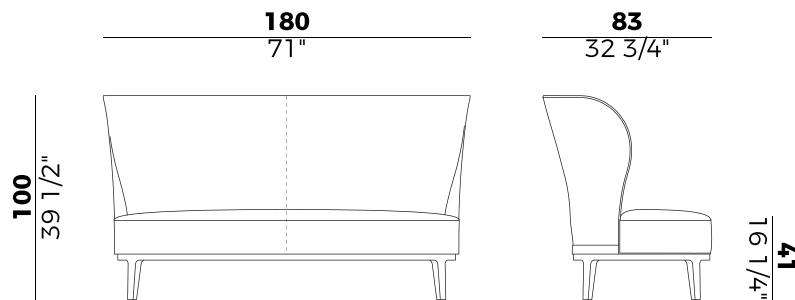

Informazioni tecniche \ *Technical information*

Descrizione tecnica \ *Technical description*

Divano imbottito in poliuretano espanso ignifugo. Struttura in massello di faggio. Finiture e rivestimenti di collezione.

Upholstered sofa with fire retardant polyurethane foam padding. Solid beech wood frame. Materials and coverings as per collection.

Dimensioni \ *Dimensions*

Consumi stoffe \ *Fabric and leather requirements*

FABRIC/LEATHER REQUIREMENTS				FABRIC/LEATHER REQUIREMENTS			
		x1	x2			x1	x2
	H 140	ml 6,00	ml 12,00		H 140	yd 6.60	yd 13.20
	LEATHER	m² 22,50			LEATHER	ft² 243	
BIMATERIAL							
1. SEAT EDGE				1. SEAT EDGE			
		x1	x2			x1	x2
	H 140				H 140		
	LEATHER	m² 13,00			LEATHER	ft² 140	
2. SEAT				2. SEAT			
		x1	x2			x1	x2
	H 140	ml 3,20	ml 6,40		H 140	yd 3.50	yd 7.00
	LEATHER				LEATHER		

PACKAGING

1 x crt = m³ 1.80

gross weight - Kg 68