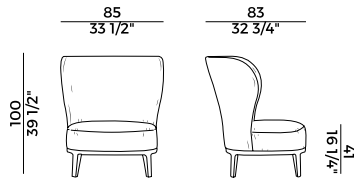

**Collezione Spring **
Spring collection

Collezione di sedute in massello di faggio e tavolini con struttura in massello di frassino.
Divano, poltrona lounge e pouf imbottiti in poliuretano espanso ignifugo.
Tavolini con piano in frassino, marmo o vetro retro verniciato.
Finiture e rivestimenti di collezione.

Collection of solid beech seats and coffee tables with solid ash wood frame. Upholstered sofa, lounge chair and pouf with fire retardant polyurethane foam padding. Coffee tables with ash wood, marble or back-painted glass top. Materials and coverings as per collection.

841/P
lounge \ lounge armchair