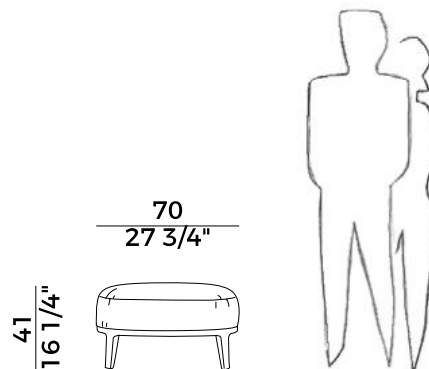

Informazioni tecniche \ *Technical information*

Descrizione tecnica \ *Technical description*

Pouf imbottito in poliuretano espanso ignifugo. Struttura in massello di faggio. Finiture e rivestimenti di collezione.

Upholstered pouf with fire retardant polyurethane foam padding. Solid beech wood frame. Materials and coverings as per collection.

Dimensioni \ *Dimensions*

Consumi stoffe \ *Fabric and leather requirements*

FABRIC/LEATHER REQUIREMENTS				FABRIC/LEATHER REQUIREMENTS			
		x1	x2			x1	x2
	H 140	ml 1,80	ml 3,60		H 140	yd 2.00	yd 3.95
	LEATHER	m² 3,30			LEATHER	ft² 36	
BIMATERIAL							
1. SEAT EDGE				1. SEAT EDGE			
		x1	x2			x1	x2
	H 140				H 140		
	LEATHER	m² 1,40			LEATHER	ft² 15	
2. SEAT				2. SEAT			
		x1	x2			x1	x2
	H 140	ml 0,80	ml 0,80		H 140	yd 0.90	yd 0.90
	LEATHER				LEATHER		

PACKAGING

1 x crt = m³ 0.30

gross weight - Kg 21