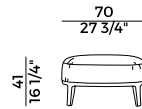

841/S
pouf \ pouf