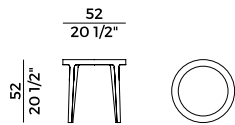

841/TBC
tavolino \ coffee table