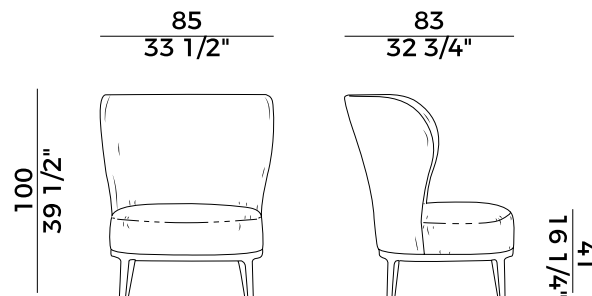

Informazioni tecniche \ *Technical information*

Descrizione tecnica \ *Technical description*

Poltrona lounge imbottita in poliuretano espanso ignifugo. Struttura in massello di faggio. Finiture e rivestimenti di collezione.

Upholstered lounge chair with fire retardant polyurethane foam padding. Solid beech wood frame. Materials and coverings as per collection.

Dimensioni \ *Dimensions*

Consumi stoffe \ *Fabric and leather requirements*

FABRIC/LEATHER REQUIREMENTS				FABRIC/LEATHER REQUIREMENTS			
		x1	x2			x1	x2
	H 140	ml 4,00	ml 8,00		H 140	yd 4.40	yd 8.75
	LEATHER	m² 7,50			LEATHER	ft² 81	
BIMATERIAL							
1. EXTERNAL BACKREST AND SEAT EDGE				1. EXTERNAL BACKREST AND SEAT EDGE			
		x1	x2			x1	x2
	H 140				H 140		
	LEATHER	m² 4,70			LEATHER	ft² 51	
2. SEAT AND BACKREST				2. SEAT AND BACKREST			
		x1	x2			x1	x2
	H 140	ml 2,20	ml 4,40		H 140	yd 2.50	yd 4.90
	LEATHER				LEATHER		

PACKAGING

1 x crt = m³ 0.75

gross weight - Kg 31.5