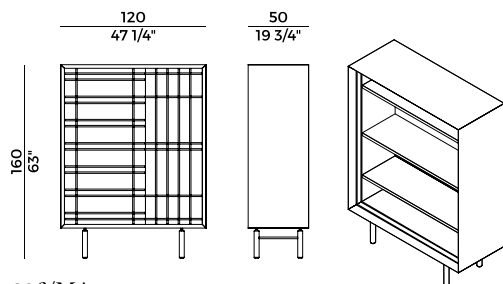

Collection of storage units, cabinet and sideboard in ash. Frame in solid ash. Two sliding doors in transparent or bronzed glass with attached grilles in ash. Base with foot in ash and details in Aval painted metal. Cabinet with 3 shelves. Sideboard with central shoulder panel dividing the inside in two.