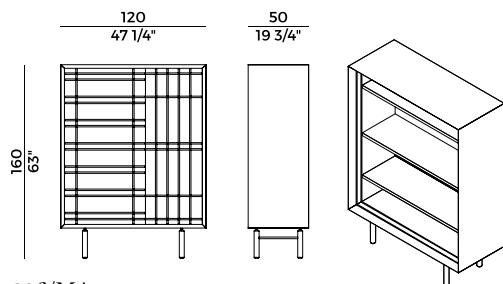

**Collezione Sen **
Sen collection

Collezione di mobili contenitori, madia e credenza in frassino. Cornice in legno massello di frassino. Due ante scorrevoli in vetro bronzato o trasparente a cui sono applicate griglie in frassino. Base con piedino in frassino e dettagli in metallo verniciato Aval. Madia con 3 ripiani. Credenza con spalla centrale che suddivide in due lo spazio interno.

Collection of storage units, cabinet and sideboard in ash. Frame in solid ash. Two sliding doors in transparent or bronzed glass with attached grilles in ash. Base with foot in ash and details in Aval painted metal. Cabinet with 3 shelves. Sideboard with central shoulder panel dividing the inside in two.

886/MA
madia \ cabinet