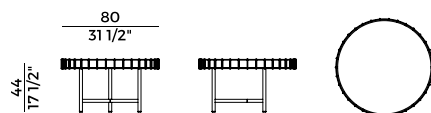

Collection of coffee tables and pouf, with anthracite embossed lacquered metal structure. Frame with plaited hide leather rope or dark brown "Gassa" rope. Coffee tables with rectangular or round top available in black back-painted glass, laminated porcelain, HPL or marble. Rectangular pouf with cushion with removable covers.