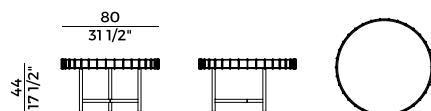

**Collezione Ropu **
Ropu collection

Collezione di tavolini e pouf, con struttura in metallo verniciato antracite goffrato. Cornice con intreccio in cordino di cuoio o in cordino "Gassa" testa di moro. Tavolini con top rettangolare o tondo in vetro retro verniciato nero, grès porcellanato, HPL o marmo. Pouf rettangolare con cuscino sfoderabile.

Collection of coffee tables and pouf, with anthracite embossed lacquered metal structure. Frame with plaited hide leather rope or dark brown "Gassa" rope. Coffee tables with rectangular or round top available in black back-painted glass, laminated porcelain, HPL or marble. Rectangular pouf with cushion with removable covers.

888/TBC
tavolino \ coffee table