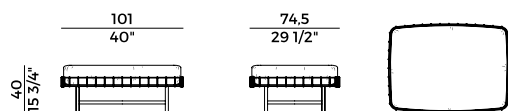

888/CQR-IN
pouf \ pouf