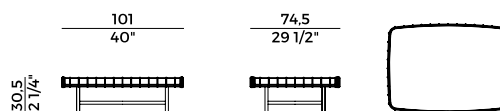

888/TBR
tavolino \ coffee table