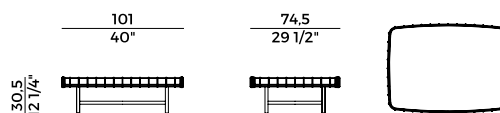

888/TBR
tavolino \ coffee table