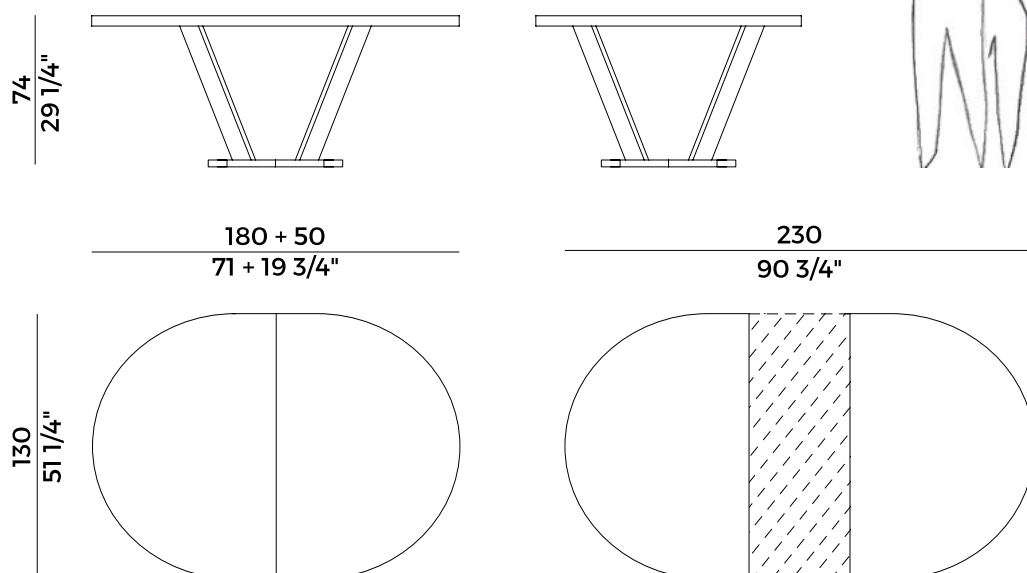

Extendable table with oak frame and satin aluminium details. Oak wood round top. Materials as per collection.

Dimensioni \ *Dimensions*

128 + 50
50 1/2" + 19 3/4"

178
70 1/4"

PACKAGING

3 crt = m³ 0.45

gross weight - Kg 96

The Aura table develops from a cross shape oak base, which is its distinctive element, combined with an essential round or oval top in the same wood, giving it a simple yet incisive look. The bright satin aluminium profile outlining the base gives to the table its special final touch.

Informazioni tecniche \ *Technical information*

Descrizione tecnica \ *Technical description*

Tavolo estensibile con struttura in rovere e dettagli in alluminio satinato. Piano tondo in legno rovere. Finiture di collezione.

Extendable table with oak frame and satin aluminium details. Oak wood round top. Materials as per collection.

Dimensioni \ *Dimensions*

PACKAGING

3 crt = m³ 0.60

gross weight - Kg 117

Finiture \ *Finishes*