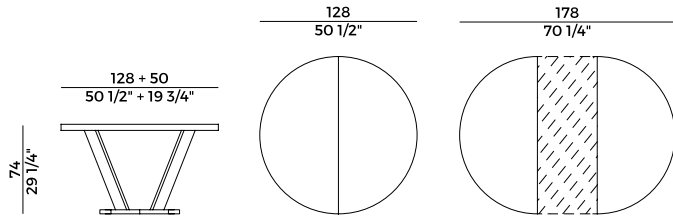

Collezione Aura \
Aura collection

Tavolo estensibile con struttura in rovere e dettagli in alluminio satinato. Piano in legno rovere. Disponibile in versione tonda e ovale. Finiture di collezione.

Extendable table with oak frame and satin aluminium details. Oak wooden top. Available in round and oval version. Materials as per collection.

830/TC1

tavolo estensibile \ extendable table