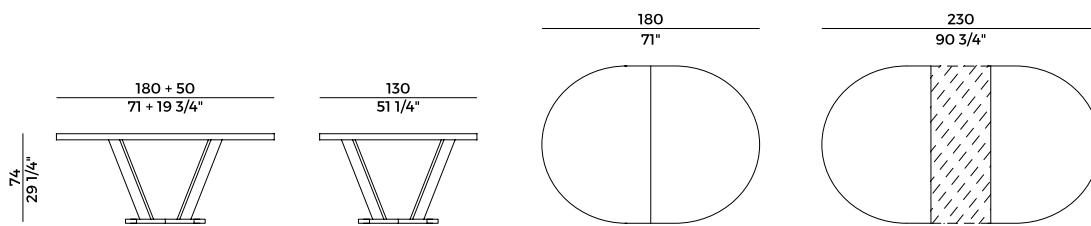

830/TO1

tavolo estensibile \ extendable table