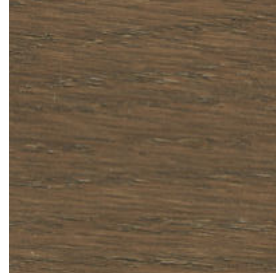

Finiture base e piano \

Base and top finishes

Rovere \ *Oak*

UH
Tinto Anilina Beige \
Beige Aniline Stained

UC
Tinto Biscotto \
Biscuit Stained

TD
Tinto Moka \
Moka Stained

TA
Tinto Grigio Plumbeo \
Dark Grey Stained