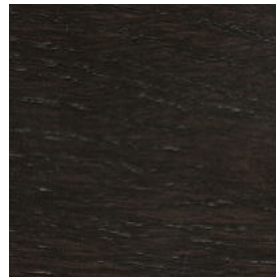

Finiture base e piano \

Base and top finishes

Rovere \ *Oak*

UH
Tinto Anilina Beige \
Beige Aniline Stained

UC
Tinto Biscotto \
Biscuit Stained

TD
Tinto Moka \
Moka Stained

TA
Tinto Grigio Plumbeo \
Dark Grey Stained