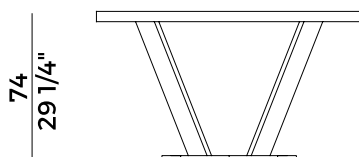

Extendable table with oak frame and satin aluminium details. Oak wood round top. Materials as per collection.

Dimensioni \ *Dimensions*

128 + 50
50 1/2" + 19 3/4"

178
70 1/4"

PACKAGING

3 crt = m³ 0.45

gross weight - Kg 96