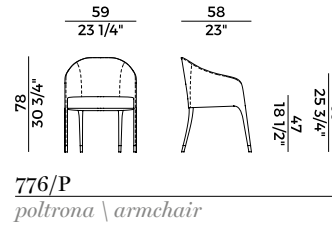

**Collezione Miura **
Miura collection

Famiglia di sedute e sgabello
imbottiti in poliuretano espanso
ignifugo con gambe in massello di
faggio. Piedino finitura metallo.
Poltrona disponibile interamente
imbottita.
Finiture e rivestimenti di collezione.

*Family of upholstered seats and stools
with fire retardant polyurethane
foam padding and solid beech legs.
Metal finish foot.
Fully upholstered armchair also
available.
Materials and coverings as per collection.*