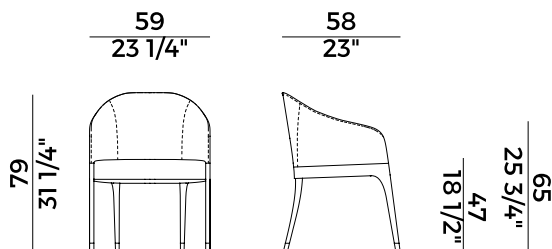

Informazioni tecniche \ *Technical information*

Descrizione tecnica \ *Technical description*

Poltrona imbottita in poliuretano espanso ignifugo con gambe in massello di faggio. Piedino finitura metallo. Finiture e rivestimenti di collezione.

Upholstered armchair with fire retardant polyurethane foam padding and solid beech legs. Metal finish foot. Materials and coverings as per collection.

Dimensioni \ *Dimensions*

Consumi stoffe \ *Fabric and leather requirements*

FABRIC / LEATHER REQUIREMENTS				FABRIC / LEATHER REQUIREMENTS			
		x1	x2		x1	x2	
	H 140	ml 1,85	ml 3,70		H 140	yd 2.10	yd 4.10
	LEATHER	m² 3,30			LEATHER	ft² 36	
	PACKAGING				PACKAGING		
	1 x crt = m³ 0.35				1 x crt = m³ 0.35		
	gross weight - Kg 15,5				gross weight - Kg 15,5