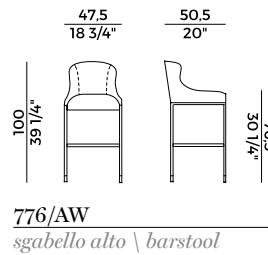

**Collezione Miura **
Miura collection

Famiglia di sedute e sgabello
imbottiti in poliuretano espanso
ignifugo con gambe in massello di
faggio. Piedino finitura metallo.
Poltrona disponibile interamente
imbottita.
Finiture e rivestimenti di collezione.

*Family of upholstered seats and stools
with fire retardant polyurethane
foam padding and solid beech legs.
Metal finish foot.
Fully upholstered armchair also
available.
Materials and coverings as per collection.*