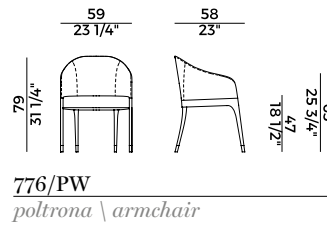

**Collezione Miura **
Miura collection

Famiglia di sedute e sgabello
imbottiti in poliuretano espanso
ignifugo con gambe in massello di
faggio. Piedino finitura metallo.
Poltrona disponibile interamente
imbottita.
Finiture e rivestimenti di collezione.

*Family of upholstered seats and stools
with fire retardant polyurethane
foam padding and solid beech legs.
Metal finish foot.
Fully upholstered armchair also
available.
Materials and coverings as per collection.*