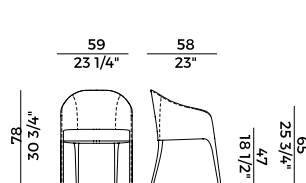

1 x crt = m³ 0.30
gross weight - Kg 12.5

Finiture \ *Finishes*

Finiture piedino \

Feet finishes

Metallo \ *Metal*

Cromato \
Chrome

Ottone brunito \
Bronzed Brass

Cromo nero \
Black Chrome

776/W
sedia \ chair

776/PW
poltrona \ armchair

776/P
poltrona \ armchair

776/PII
poltrona \ armchair

776/AW
sgabello alto \ barstool

design — Enrico Franzolini e Cristian Malisan

Miura, 776/PW
poltrona \ armchair