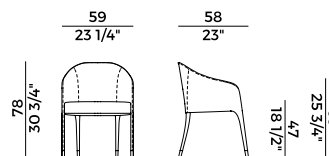

776/P
poltrona \ armchair