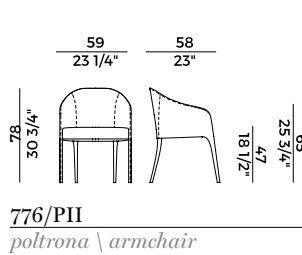

**Collezione Miura **
Miura collection

Famiglia di sedute e sgabello
imbottiti in poliuretano espanso
ignifugo con gambe in massello di
faggio. Piedino finitura metallo.
Poltrona disponibile interamente
imbottita.
Finiture e rivestimenti di collezione.

*Family of upholstered seats and stools
with fire retardant polyurethane
foam padding and solid beech legs.
Metal finish foot.
Fully upholstered armchair also
available.
Materials and coverings as per collection.*