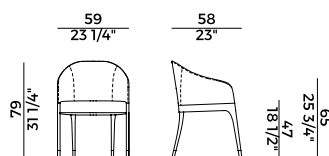

776/PW
poltrona \ armchair