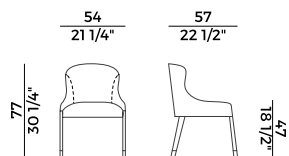

**Collezione Miura **
Miura collection

Famiglia di sedute e sgabello imbottiti in poliuretano espanso ignifugo con gambe in massello di faggio. Piedino finitura metallo. Poltrona disponibile interamente imbottita. Finiture e rivestimenti di collezione.

Family of upholstered seats and stools with fire retardant polyurethane foam padding and solid beech legs. Metal finish foot. Fully upholstered armchair also available. Materials and coverings as per collection.

776/W
sedia \ chair