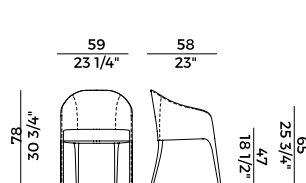

776/PII
poltrona \ armchair