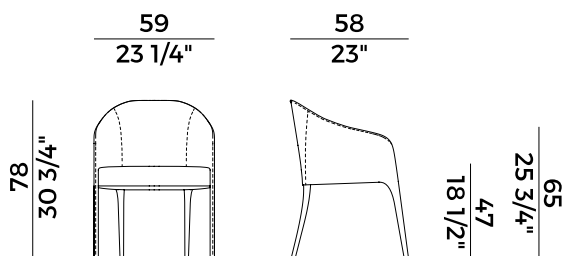

Dimensioni \ *Dimensions*

Consumi stoffe \ *Fabric and leather requirements*

FABRIC / LEATHER REQUIREMENTS				FABRIC / LEATHER REQUIREMENTS			
		x1	x2			x1	x2
	H 140	ml 2,30	ml 4,20		H 140	yd 2.55	yd 4.60
	LEATHER	m ² 3,80			LEATHER	ft ² 41	
	PACKAGING				PACKAGING		
		2 x crt = m³ 0.35				2 x crt = m³ 0.35	
		gross weight - Kg 15,5				gross weight - Kg 15,5	