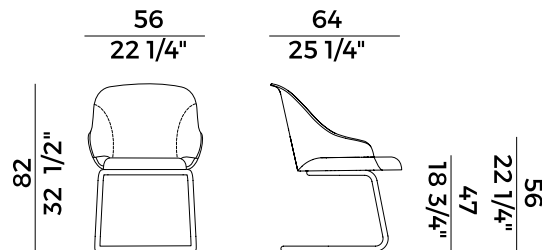

Informazioni tecniche \ *Technical information*

Descrizione tecnica \ *Technical description*

Sedia con dettaglio alla base della seduta in frassino o noce Canaletto e base a cantilever in metallo verniciato antracite goffrato o nero goffrato. Seduta e schienale imbottiti in poliuretano espanso ignifugo. Finiture e rivestimenti di collezione.

Chair and with detail at the base of the seat in Ash or Canaletto walnut and cantilever base in anthracite or black embossed painted metal. Seat and back padded in fire retardant polyurethane foam. Finishes and coverings as per collection.

Dimensioni \ *Dimensions*

Consumi stoffe \ *Fabric and leather requirements*

FABRIC / LEATHER REQUIREMENTS				FABRIC / LEATHER REQUIREMENTS			
		x1	x2			x1	x2
	H 140	ml 1,30	ml 2,60		H 140	yd 1,45	yd 2,85
	LEATHER	m² 2,79			LEATHER	ft² 30,10	
				PACKAGING			
				1 x box = m³ 0,35