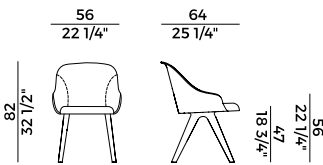

Collezione Lyz \ Lyz collection

Sedia e poltroncina con seduta e schienale imbottiti in poliuretano espanso ignifugo. In due versioni:
- con dettaglio in frassino o noce Canaletto.

- seduta tutta imbottita

Disponibili con le seguenti basi:

- Base fissa in frassino o noce Canaletto;

- Base giravole quattro razze in metallo verniciato Aval o nero goffrato;

- Base centrale a cono girevole in metallo verniciato antracite goffrato o nero goffrato con meccanismo di ritorno;

- Base a slitta in metallo verniciato goffrato o nero goffrato;

- Base a cantilever in metallo verniciato goffrato o nero goffrato;

Finiture e rivestimenti di collezione.

Chair and armchair with seat and back padded in fire retardant polyurethane foam. Available in two versions:

- with Ash wood or Canaletto Walnut detail.

- fully padded seat.

Available with different bases:

- Fixed version with base in ash wood or Canaletto walnut;

- Four star swivel base in embossed Aval or black painted metal;

- Central base with revolving cone in anthracite or black embossed painted metal with return mechanism;

- Sled legs in anthracite or black embossed painted metal;

- Cantilever base in anthracite or black embossed painted metal;

Finishes and coverings as per collection.

918/I
sedia \ chair