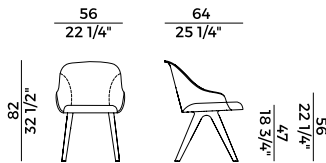

**Collezione Lyz **
Lyz collection

Sedia e poltroncina con seduta e schienale imbottiti in poliuretano espanso ignifugo. In due versioni:
- con dettaglio in frassino o noce Canaletto.

- seduta tutta imbottita

Disponibili con le seguenti basi:

- Base fissa in frassino o noce Canaletto;

- Base giravole quattro razze in metallo verniciato Aval o nero goffrato;

- Base centrale a cono girevole in metallo verniciato antracite goffrato o nero goffrato con meccanismo di ritorno;

- Base a slitta in metallo verniciato goffrato o nero goffrato;

- Base a cantilever in metallo verniciato goffrato o nero goffrato;

Finiture e rivestimenti di collezione.

Chair and armchair with seat and back padded in fire retardant polyurethane foam. Available in two versions:

- with Ash wood or Canaletto Walnut detail.

- fully padded seat.

Available with different bases:

- Fixed version with base in ash wood or Canaletto walnut;

- Four star swivel base in embossed Aval or black painted metal;

- Central base with revolving cone in anthracite or black embossed painted metal with return mechanism;

- Sled legs in anthracite or black embossed painted metal;

- Cantilever base in anthracite or black embossed painted metal;

Finishes and coverings as per collection.

918
sedia \ chair