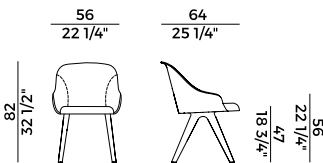

Collezione Lyz \ Lyz collection

Sedia e poltroncina con seduta e schienale imbottiti in poliuretano espanso ignifugo. In due versioni:
- con dettaglio in frassino o noce Canaletto.

- seduta tutta imbottita

Disponibili con le seguenti basi:

- Base fissa in frassino o noce Canaletto;

- Base giravole quattro razze in metallo verniciato Aval o nero goffrato;

- Base centrale a cono girevole in metallo verniciato antracite goffrato o nero goffrato con meccanismo di ritorno;

- Base a slitta in metallo verniciato goffrato o nero goffrato;

- Base a cantilever in metallo verniciato goffrato o nero goffrato;

Finiture e rivestimenti di collezione.

Chair and armchair with seat and back padded in fire retardant polyurethane foam. Available in two versions:

- with Ash wood or Canaletto Walnut detail.

- fully padded seat.

Available with different bases:

- Fixed version with base in ash wood or Canaletto walnut;

- Four star swivel base in embossed Aval or black painted metal;

- Central base with revolving cone in anthracite or black embossed painted metal with return mechanism;

- Sled legs in anthracite or black embossed painted metal;

- Cantilever base in anthracite or black embossed painted metal;

Finishes and coverings as per collection.

918/I
sedia \ chair