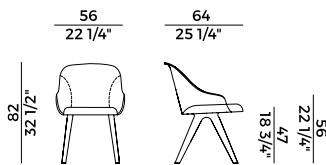

**Collezione Lyz **
Lyz collection

Sedia e poltroncina con seduta e schienale imbottiti in poliuretano espanso ignifugo. In due versioni:
- con dettaglio in frassino o noce Canaletto.

- seduta tutta imbottita

Disponibili con le seguenti basi:

- Base fissa in frassino o noce Canaletto;

- Base giravole quattro razze in metallo verniciato Aval o nero goffrato;

- Base centrale a cono girevole in metallo verniciato antracite goffrato o nero goffrato con meccanismo di ritorno;

- Base a slitta in metallo verniciato goffrato o nero goffrato;

- Base a cantilever in metallo verniciato goffrato o nero goffrato;

Finiture e rivestimenti di collezione.

Chair and armchair with seat and back padded in fire retardant polyurethane foam. Available in two versions:

- with Ash wood or Canaletto Walnut detail.

- fully padded seat.

Available with different bases:

- Fixed version with base in ash wood or Canaletto walnut;

- Four star swivel base in embossed Aval or black painted metal;

- Central base with revolving cone in anthracite or black embossed painted metal with return mechanism;

- Sled legs in anthracite or black embossed painted metal;

- Cantilever base in anthracite or black embossed painted metal;

Finishes and coverings as per collection.

918
sedia \ chair