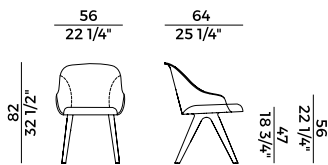

**Collezione Lyz **
Lyz collection

Sedia e poltroncina con seduta e schienale imbottiti in poliuretano espanso ignifugo. In due versioni:
- con dettaglio in frassino o noce Canaletto.

- seduta tutta imbottita

Disponibili con le seguenti basi:

- Base fissa in frassino o noce Canaletto;

- Base giravole quattro razze in metallo verniciato Aval o nero goffrato;

- Base centrale a cono girevole in metallo verniciato antracite goffrato o nero goffrato con meccanismo di ritorno;

- Base a slitta in metallo verniciato goffrato o nero goffrato;

- Base a cantilever in metallo verniciato goffrato o nero goffrato;

Finiture e rivestimenti di collezione.

Chair and armchair with seat and back padded in fire retardant polyurethane foam. Available in two versions:

- with Ash wood or Canaletto Walnut detail.

- fully padded seat.

Available with different bases:

- Fixed version with base in ash wood or Canaletto walnut;

- Four star swivel base in embossed Aval or black painted metal;

- Central base with revolving cone in anthracite or black embossed painted metal with return mechanism;

- Sled legs in anthracite or black embossed painted metal;

- Cantilever base in anthracite or black embossed painted metal;

Finishes and coverings as per collection.

918
sedia \ chair