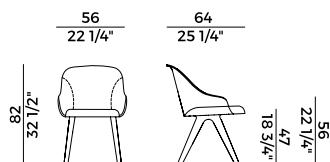

**Collezione Lyz **
Lyz collection

Sedia e poltroncina con seduta e schienale imbottiti in poliuretano espanso ignifugo. In due versioni:
- con dettaglio in frassino o noce Canaletto.

- seduta tutta imbottita
Disponibili con le seguenti basi:
- Base fissa in frassino o noce Canaletto;
- Base giravole quattro razze in metallo verniciato Aval o nero goffrato;
- Base centrale a cono girevole in metallo verniciato antracite goffrato o nero goffrato con meccanismo di ritorno;
- Base a slitta in metallo verniciato goffrato o nero goffrato;
- Base a cantilever in metallo verniciato goffrato o nero goffrato;
Finiture e rivestimenti di collezione.

*Chair and armchair with seat and back padded in fire retardant polyurethane foam. Available in two versions:
- with Ash wood or Canaletto Walnut detail.*

*- fully padded seat.
Available with different bases:
- Fixed version with base in ash wood or Canaletto walnut;
- Four star swivel base in embossed Aval or black painted metal;
- Central base with revolving cone in anthracite or black embossed painted metal with return mechanism;
- Sled legs in anthracite or black embossed painted metal;
- Cantilever base in anthracite or black embossed painted metal;
Finishes and coverings as per collection.*

918
sedia \ chair