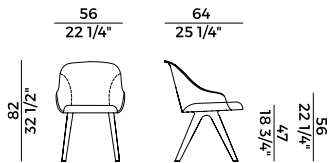

**Collezione Lyz **
Lyz collection

Sedia e poltroncina con seduta e schienale imbottiti in poliuretano espanso ignifugo. In due versioni:
- con dettaglio in frassino o noce Canaletto.

- seduta tutta imbottita

Disponibili con le seguenti basi:

- Base fissa in frassino o noce Canaletto;

- Base giravole quattro razze in metallo verniciato Aval o nero goffrato;

- Base centrale a cono girevole in metallo verniciato antracite goffrato o nero goffrato con meccanismo di ritorno;

- Base a slitta in metallo verniciato goffrato o nero goffrato;

- Base a cantilever in metallo verniciato goffrato o nero goffrato;

Finiture e rivestimenti di collezione.

Chair and armchair with seat and back padded in fire retardant polyurethane foam. Available in two versions:

- with Ash wood or Canaletto Walnut detail.

- fully padded seat.

Available with different bases:

- Fixed version with base in ash wood or Canaletto walnut;

- Four star swivel base in embossed Aval or black painted metal;

- Central base with revolving cone in anthracite or black embossed painted metal with return mechanism;

- Sled legs in anthracite or black embossed painted metal;

- Cantilever base in anthracite or black embossed painted metal;

Finishes and coverings as per collection.

918
sedia \ chair