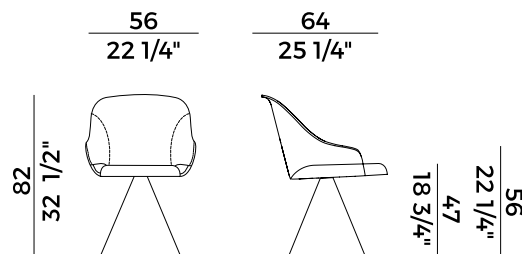

Informazioni tecniche \ *Technical information*

Descrizione tecnica \ *Technical description*

Sedia con dettaglio alla base della seduta in frassino o noce Canaletto e base centrale a cono girevole in metallo verniciato antracite goffrato o nero goffrato con meccanismo di ritorno. Seduta e schienale imbottiti in poliuretano espanso ignifugo. Finiture e rivestimenti di collezione.

Chair with detail at the base of the seat in Ash or Canaletto walnut and central base with revolving cone in anthracite or black embossed painted metal with return mechanism. Seat and back padded in fire retardant polyurethane foam. Finishes and coverings as per collection.

Dimensioni \ *Dimensions*

Consumi stoffe \ *Fabric and leather requirements*

FABRIC / LEATHER REQUIREMENTS				FABRIC / LEATHER REQUIREMENTS			
		x1	x2			x1	x2
	H 140	ml 1,30	ml 2,60		H 140	yd 1,45	yd 2,85
	LEATHER	m² 2,79			LEATHER	ft² 30,10	

PACKAGING

1 x box = m³ 0,35
gross weight - Kg 18