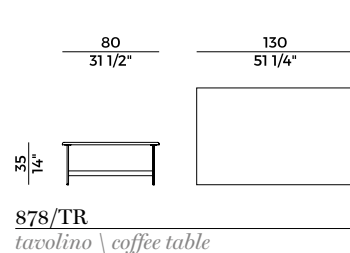

878/TR

tavolino \ coffee table