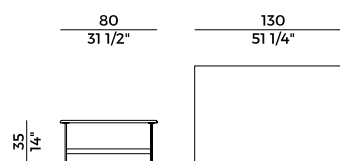

878/TR

tavolino \ coffee table