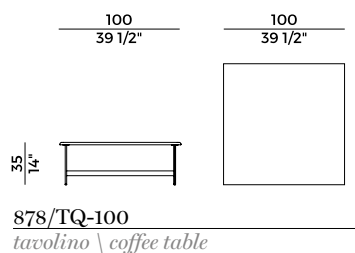

Collezione Little T \

Little T collection

Famiglia di tavolini con piano rettangolare o quadrato. Struttura in ottone brunito o metallo verniciato antracite gofrato e piano in grès porcellanato, marmo o vetro bronzo temperato nella versione indoor. Struttura in metallo verniciato antracite gofrato e piano in grès porcellanato e pietra naturale light grey nella versione outdoor. Finiture di collezione.

Family of coffee tables with rectangular or square top. Structure in bronzed brass or embossed anthracite painted metal with top in laminated porcelain, marble, or bronzed tempered glass in the indoor version. Structure in embossed anthracite painted metal with top in laminated porcelain and light grey natural stone in the outdoor version. Finishes as per collection.