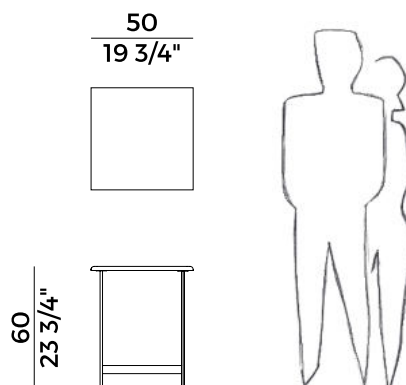

The rigorous embossed metal structure animates the design of the Little T coffee tables. Available in three different sizes and heights, these coffee tables are ideal as a side or front sofa table, creating different compositions. With laminated porcelain, bronzed tempered glass, light grey natural stone or marble top, they are designed for both domestic and contract ambiances. They are also available in the outdoor version.

Dimensioni \ *Dimensions*

Imballaggi \ *Packaging*

PACKAGING

2 box = m³ **0.20**

gross weight glass – Kg **18**

gross weight laminated porcelain – Kg **19**

gross weight marble – Kg **26**

Finiture \ *Finishes*