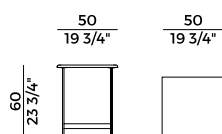

Collezione Little T \

Little T collection

Famiglia di tavolini con piano rettangolare o quadrato. Struttura in ottone brunito o metallo verniciato antracite goffrato e piano in grès porcellanato, marmo o vetro bronzo temperato nella versione indoor. Struttura in metallo verniciato antracite goffrato e piano in grès porcellanato e pietra naturale light grey nella versione outdoor. Finiture di collezione.

Family of coffee tables with rectangular or square top. Structure in bronzed brass or embossed anthracite painted metal with top in laminated porcelain, marble, or bronzed tempered glass in the indoor version. Structure in embossed anthracite painted metal with top in laminated porcelain and light grey natural stone in the outdoor version. Finishes as per collection.

878/TQ-50

tavolino \ coffee table