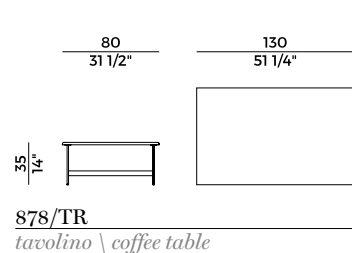

Collezione Little T \

Little T collection

Famiglia di tavolini con piano rettangolare o quadrato. Struttura in ottone brunito o metallo verniciato antracite gofrato e piano in grès porcellanato, marmo o vetro bronzo temperato nella versione indoor. Struttura in metallo verniciato antracite gofrato e piano in grès porcellanato e pietra naturale light grey nella versione outdoor. Finiture di collezione.

Family of coffee tables with rectangular or square top. Structure in bronzed brass or embossed anthracite painted metal with top in laminated porcelain, marble, or bronzed tempered glass in the indoor version. Structure in embossed anthracite painted metal with top in laminated porcelain and light grey natural stone in the outdoor version. Finishes as per collection.