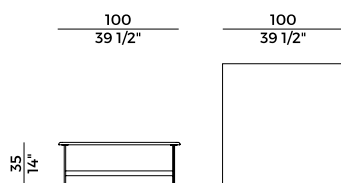

878/TQ-100

tavolino \ coffee table