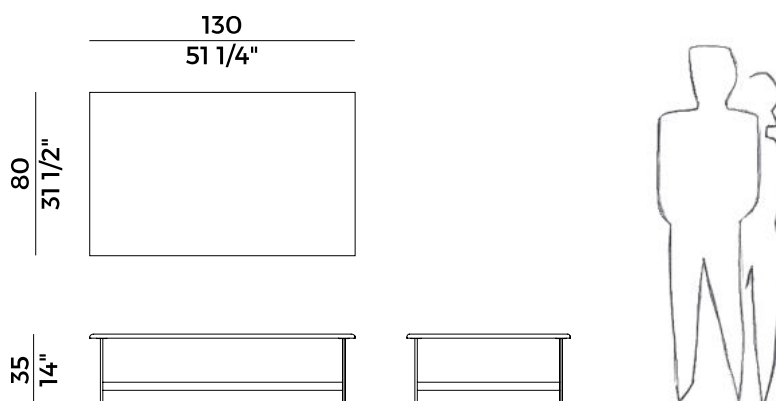

Informazioni tecniche \ *Technical information*

Descrizione tecnica \ *Technical description*

Tavolino con struttura in ottone brunito o metallo verniciato antracite goffrato. Piano rettangolare in grès porcellanato, marmo o vetro bronzo temperato. Finiture di collezione. Collezione disponibile anche nella versione outdoor.

Coffee table with bronzed brass or anthracite embossed lacquered metal frame. Rectangular top in laminated porcelain, marble or bronzed tempered glass. Finishes as per collection. Collection available also in the outdoor version.

Dimensioni \ *Dimensions*

Imballaggi \ *Packaging*

PACKAGING

glass - 2 box = m³ **0.51**

2 box = m³ **1.59**

gross weight glass - Kg **50**

gross weight laminated porcelain - Kg **83**

gross weight marble - Kg **111**