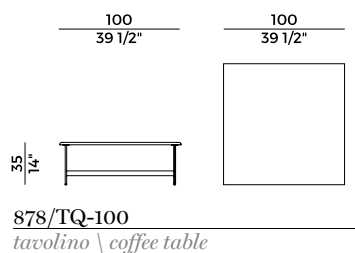

878/TQ-100

tavolino \ coffee table