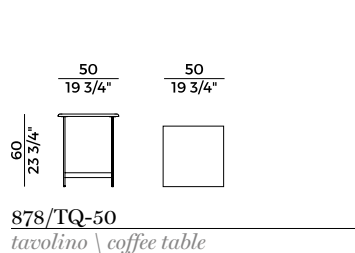

Collezione Little T \

Little T collection

Famiglia di tavolini con piano rettangolare o quadrato. Struttura in ottone brunito o metallo verniciato antracite gofrato e piano in grès porcellanato, marmo o vetro bronzo temperato nella versione indoor. Struttura in metallo verniciato antracite gofrato e piano in grès porcellanato e pietra naturale light grey nella versione outdoor. Finiture di collezione.

Family of coffee tables with rectangular or square top. Structure in bronzed brass or embossed anthracite painted metal with top in laminated porcelain, marble, or bronzed tempered glass in the indoor version. Structure in embossed anthracite painted metal with top in laminated porcelain and light grey natural stone in the outdoor version. Finishes as per collection.