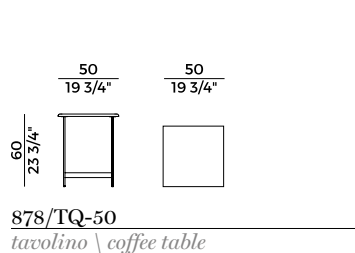

Collezione Little T \

Little T collection

Famiglia di tavolini con piano rettangolare o quadrato. Struttura in ottone brunito o metallo verniciato antracite gofrato e piano in grès porcellanato, marmo o vetro bronzo temperato nella versione indoor. Struttura in metallo verniciato antracite gofrato e piano in grès porcellanato e pietra naturale light grey nella versione outdoor. Finiture di collezione.

Family of coffee tables with rectangular or square top. Structure in bronzed brass or embossed anthracite painted metal with top in laminated porcelain, marble, or bronzed tempered glass in the indoor version. Structure in embossed anthracite painted metal with top in laminated porcelain and light grey natural stone in the outdoor version. Finishes as per collection.

878/TQ-50

tavolino \ coffee table