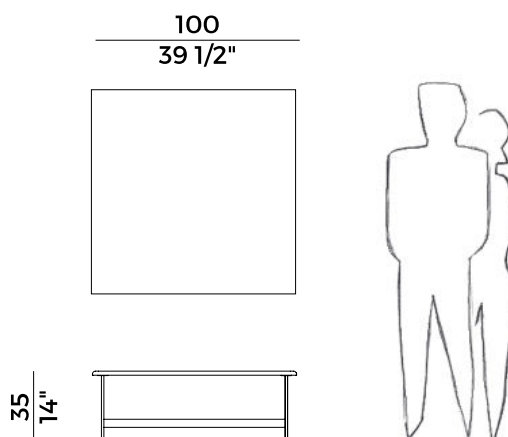

Informazioni tecniche \ *Technical information*

Descrizione tecnica \ *Technical description*

Tavolino con struttura in ottone brunito o metallo verniciato antracite goffrato. Piano quadrato in grès porcellanato, marmo o vetro bronzo temperato. Finiture di collezione. Collezione disponibile anche nella versione outdoor.

Coffee table with bronzed brass or anthracite embossed lacquered metal frame. Square top in laminated porcelain, marble or bronzed tempered glass. Finishes as per collection. Collection available also in the outdoor version.

Dimensioni \ *Dimensions*

Imballaggi \ *Packaging*

PACKAGING

glass - 2 box = m³ **0.50**

2 box = m³ **1.67**

gross weight glass - Kg **49**

gross weight laminated porcelain - Kg **65**

gross weight marble - Kg **85**