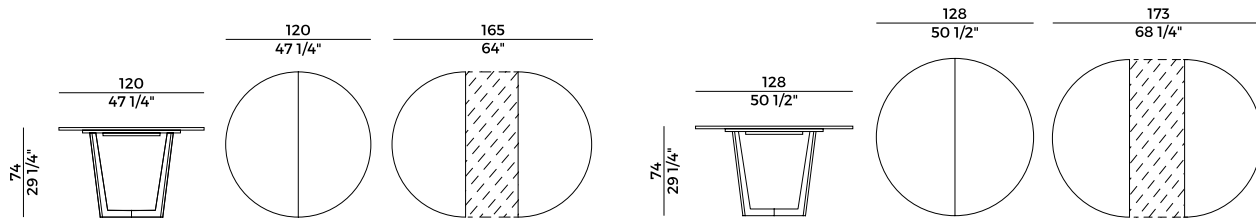

**Collezione Linus **
Linus collection

Collezione di arredi composta da tavolo estensibile, sgabello e scrittoio. Tavolo estensibile in due misure con struttura e piano in massello di rovere. Scrittoio con struttura in massello di faggio e piano rivestito in cuoietto. Sgabello con struttura in massello di faggio e imbottito in poliuretano espanso. Finiture e rivestimenti di collezione.

Collection composed by extendable table, stool and desk. Extendable table in two sizes with solid oak wood structure and top. Writing desk with solid beech structure and hide-leather-covered top. Stool with solid beech frame, padded in fire retardant polyurethane foam. Finishes and coverings as per collection.

730/TC1

tavolo estensibile \ extendable table