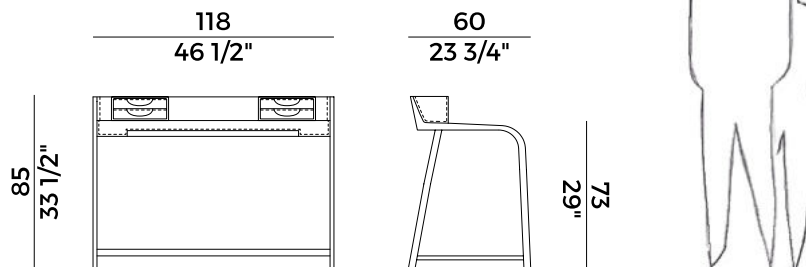

Writing desk with solid beech structure and hide-leather-covered top. Finishes and coverings as per collection.

Dimensioni \ *Dimensions*

PACKAGING

1 crt = m³ 1.00

gross weight - Kg 30

Finiture \ *Finishes*