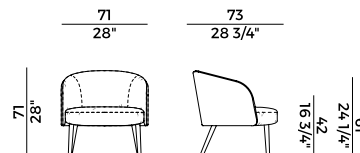

903/PL
lounge \ lounge armchair