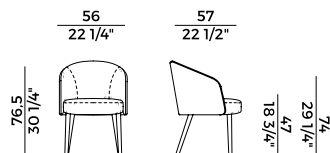

903/P
poltrona \ armchair