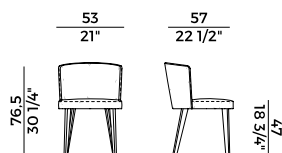

**Collezione Léna **

Léna collection

Sedia, poltrona e poltrona lounge con seduta e schienale imbottiti in poliuretano espanso. Gambe in massello di frassino.

Poltrona lounge imbottita in poliuretano espanso ignifugo con base centrale girevole a quattro razze in alluminio verniciato nero o antracite goffrato. Rivestimenti di collezione.

Chair, armchair and lounge armchair with seat and back padded in polyurethane foam. Legs in solid ash wood.

Lounge armchair padded in fire retardant polyurethane foam with four-star swivel central base, in embossed black or anthracite painted aluminum. Coverings as per collection.

903
sedia \ chair