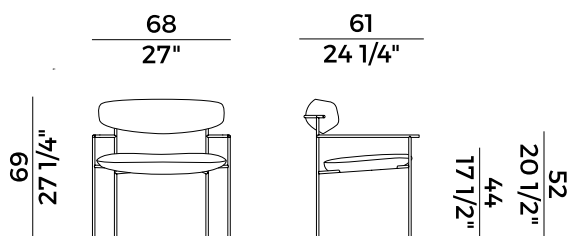

Informazioni tecniche \ *Technical information*

Descrizione tecnica \ *Technical description*

Poltrona con struttura in tondino di metallo verniciato goffrato antracite o Aval, schienale in massello di frassino. Seduta imbottita in poliuretano espanso ignifugo. Finiture e rivestimenti di collezione.

Armchair with structure in anthracite or Aval embossed painted metal rod, backrest in solid ash wood. Seat upholstered in fire-retardant polyurethane foam. Finishes and coverings as per collection.

Dimensioni \ *Dimensions*

Consumi stoffe \ *Fabric and leather requirements*

FABRIC / LEATHER REQUIREMENTS				FABRIC / LEATHER REQUIREMENTS			
		x1	x2			x1	x2
	H 140	ml 0,70	ml 1,40		H 140	yd 0,77	yd 1,55
	LEATHER	m² 1,30			LEATHER	ft² 14	

PACKAGING

1 x box = m³ **0.35**
gross weight - Kg **16**