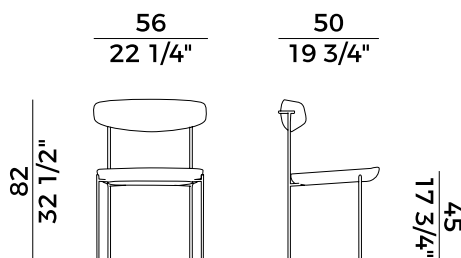

Informazioni tecniche \ *Technical information*

Descrizione tecnica \ *Technical description*

Sedia con struttura in tondino di metallo verniciato goffrato antracite o Aval, schienale in massello di frassino e seduta sfoderabile imbottita in poliuretano espanso ignifugo. Finiture e rivestimenti di collezione.

Chair with Anthracite or Aval embossed metal rod structure, backrest in solid ash wood and seat with removable coverings padded in fire retardant polyurethane foam. Materials and coverings as per collection.

Dimensioni \ *Dimensions*

Consumi stoffe \ *Fabric and leather requirements*

FABRIC / LEATHER REQUIREMENTS				FABRIC / LEATHER REQUIREMENTS			
		x1	x2			x1	x2
	H 140	ml 0,50	ml 1,00		H 140	yd 0,55	yd 1,10
	LEATHER	m² 0,80			LEATHER	ft² 9	

PACKAGING

1 x box = m³ **0.31**
gross weight - Kg **13**