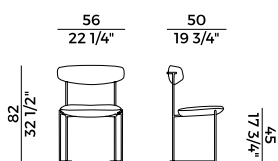

**Collezione Keel **
Keel collection

Famiglia di sedute composta da sedia, poltroncina, poltrona e sgabello a due altezze. Struttura in tondino di metallo verniciato goffrato antracite o Aval, schienale in massello di frassino per la versione indoor, e massello di iroko nella versione outdoor. Seduta imbottita in poliuretano espanso ignifugo. Finiture e rivestimenti di collezione.

Seating family composed of chair, small armchair, armchair, and stool in two heights. Structure in anthracite or Aval embossed painted metal rod, backrest in solid ash wood in the indoor version, and solid iroko wood in the outdoor version. Seat upholstered in fire-retardant polyurethane foam. Finishes and coverings as per collection.

922
sedia \ chair