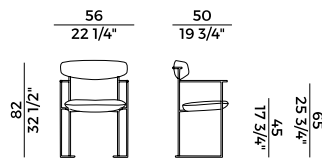

922/P
poltroncina \ small armchair