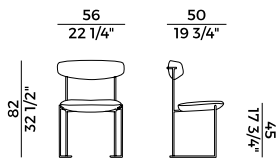

**Collezione Keel **
Keel collection

Famiglia di sedute composta da sedia, poltroncina, poltrona e sgabello a due altezze. Struttura in tondino di metallo verniciato goffrato antracite o Aval, schienale in massello di frassino per la versione indoor, e massello di iroko nella versione outdoor. Seduta imbottita in poliuretano espanso ignifugo. Finiture e rivestimenti di collezione.

Seating family composed of chair, small armchair, armchair, and stool in two heights. Structure in anthracite or Aval embossed painted metal rod, backrest in solid ash wood in the indoor version, and solid iroko wood in the outdoor version. Seat upholstered in fire-retardant polyurethane foam. Finishes and coverings as per collection.

922
sedia \ chair