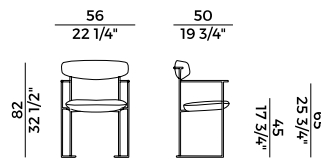

922/P
poltroncina \ small armchair