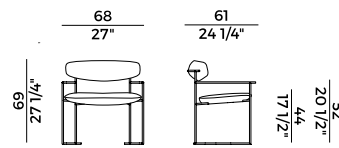

922/L
poltrona \ armchair