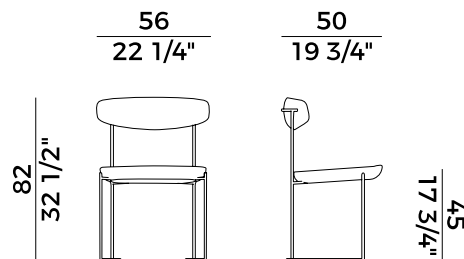

Informazioni tecniche \ *Technical information*

Descrizione tecnica \ *Technical description*

Sedia con struttura in tondino di metallo verniciato goffrato antracite o Aval, schienale in massello di frassino e seduta sfoderabile imbottita in poliuretano espanso ignifugo. Finiture e rivestimenti di collezione.

Chair with Anthracite or Aval embossed metal rod structure, backrest in solid ash wood and seat with removable coverings padded in fire retardant polyurethane foam. Materials and coverings as per collection.

Dimensioni \ *Dimensions*

Consumi stoffe \ *Fabric and leather requirements*

FABRIC / LEATHER REQUIREMENTS				FABRIC / LEATHER REQUIREMENTS			
		x1	x2			x1	x2
	H 140	ml 0,50	ml 1,00		H 140	yd 0,55	yd 1,10
	LEATHER	m² 0,80			LEATHER	ft² 9	

PACKAGING

1 x box = m³ **0.31**
gross weight - Kg **13**