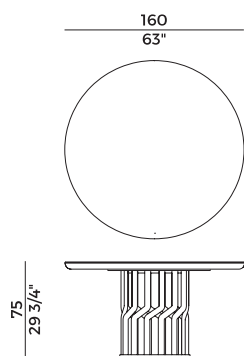

*Table with circular extendable top
Ø140 with base and top in solid ash
wood with central extension.
Base plate in bronzed brass.
Finishes as per collection.*

Dimensioni \ *Dimensions*

IMBALLAGGIO

2 crt = m³ 0.69

HP
Carbone \
Carbon

Collezione Intreccio \

Intreccio collection

Tavolo con piano circolare disponibile nelle seguenti due versioni:

- versione fissa Ø160 con base in massello di frassino e piano in marmo nelle finiture disponibili a collezione.
- versione allungabile Ø140 con base in massello di frassino e piano con allunga centrale. Piastra della base in ottone brunito. Finiture di collezione.

Table with circular top available in the following two versions:

- fixed version Ø160 with base in solid ash wood and top in the marbles as per collection.
- extendable version Ø140 with base in solid ash wood and top with central extension. Base plate in bronzed brass. Finishes as per collection.

*Table with circular top Ø160 with base in solid ash wood and top in the marbles as per collection.
Base plate in bronzed brass.
Finishes as per collection.*

Dimensioni \ *Dimensions*

IMBALLAGGIO

2 crt = m³ 3.05