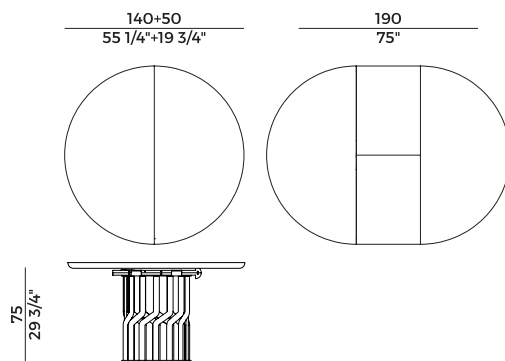

950/TC1

tavolo allungabile \ extendable table