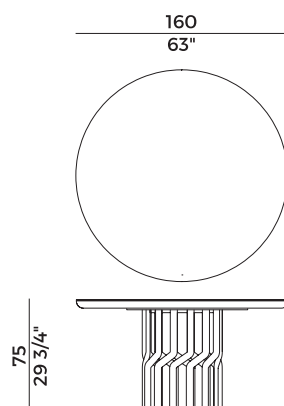

*Table with circular extendable top
Ø140 with base and top in solid ash
wood with central extension.
Base plate in bronzed brass.
Finishes as per collection.*

Dimensioni \ *Dimensions*

IMBALLAGGIO

2 crt = m³ 0.69

Table with circular top available in the following two versions:

- fixed version Ø160 with base in solid ash wood and top in the marbles as per collection.
- extendable version Ø140 with base in solid ash wood and top with central extension. Base plate in bronzed brass. Finishes as per collection.

Informazioni tecniche \ *Technical information*

Descrizione tecnica \ *Technical description*

Tavolo con piano circolare Ø160 con base in massello di frassino e piano in marmo nelle finiture disponibili a collezione.
Piastra della base in ottone brunito.
Finiture di collezione.

*Table with circular top Ø160 with base in solid ash wood and top in the marbles as per collection.
Base plate in bronzed brass.
Finishes as per collection.*

Dimensioni \ *Dimensions*

IMBALLAGGIO

2 crt = m³ 3.05