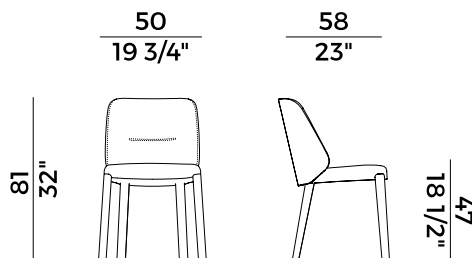

Informazioni tecniche \ *Technical information*

Descrizione tecnica \ *Technical description*

Sedia con seduta e schienale imbottiti in poliuretano espanso ignifugo. Gambe in massello di rovere. Finiture e rivestimenti di collezione.

Chair with seat and backrest padded in fire retardant polyurethane foam. Legs in solid oak wood. Materials and coverings as per collection.

Dimensioni \ *Dimensions*

Consumi stoffe \ *Fabric and leather requirements*

FABRIC / LEATHER REQUIREMENTS

	x1	x2
H 140	ml 1,20	ml 2,40
LEATHER	m² 2,25	

FABRIC / LEATHER REQUIREMENTS

	x1	x2
H 140	yd 1.35	yd 2.70
LEATHER	ft² 24	

PACKAGING

1 x box = m³ 0.33
gross weight - Kg 11