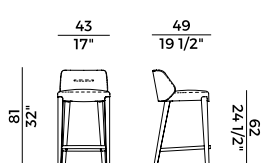

905/S
sgabello basso \ counterstool