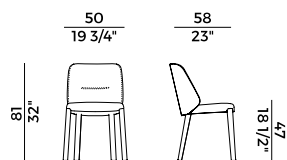

Collezione Concha \
Concha collection

Sedia, poltroncina e sgabello con
seduta e schienale imbottiti in
poliuretano espanso ignifugo.
Gambe in massello di rovere. Finiture
e rivestimenti di collezione.

Chair, small armchair and barstool
with seat and backrest padded in
fire retardant polyurethane foam.
Legs in solid oak wood. Materials
and coverings as per collection.

905
sedia \ chair