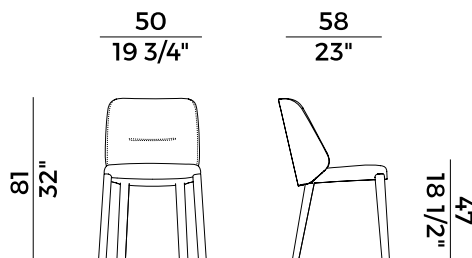

Informazioni tecniche \ *Technical information*

Descrizione tecnica \ *Technical description*

Sedia con seduta e schienale imbottiti in poliuretano espanso ignifugo. Gambe in massello di rovere. Finiture e rivestimenti di collezione.

Chair with seat and backrest padded in fire retardant polyurethane foam. Legs in solid oak wood. Materials and coverings as per collection.

Dimensioni \ *Dimensions*

Consumi stoffe \ *Fabric and leather requirements*

FABRIC / LEATHER REQUIREMENTS

	x1	x2
H 140	ml 1,20	ml 2,40
LEATHER	m² 2,25	

FABRIC / LEATHER REQUIREMENTS

	x1	x2
H 140	yd 1.35	yd 2.70
LEATHER	ft² 24	

PACKAGING

1 x box = m³ **0.33**
gross weight - Kg **11**