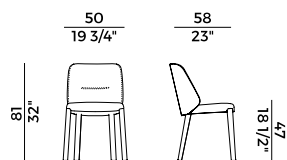

**Collezione Concha **
Concha collection

Sedia, poltroncina e sgabello con seduta e schienale imbottiti in poliuretano espanso ignifugo. Gambe in massello di rovere. Finiture e rivestimenti di collezione.

Chair, small armchair and barstool with seat and backrest padded in fire retardant polyurethane foam. Legs in solid oak wood. Materials and coverings as per collection.

905
sedia \ chair