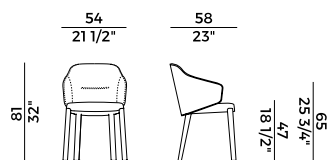

905/P
poltroncina \ small armchair