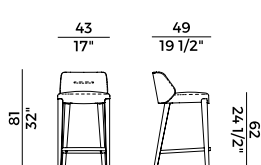

905/S
sgabello basso \ counterstool