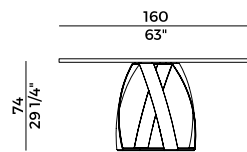

770/TC
tavolo \ table