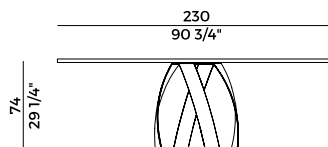

*Coffee table with round base and top in Canaletto walnut, marble or glass.*

*Materials as per collection.*

770/TB

*tavolino \ coffee table*

770/TC

*tavolo \ table*

770/TO

*tavolo \ table*