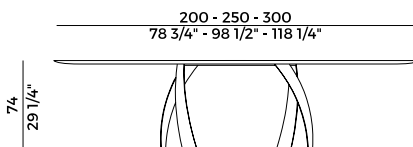

770/TG-O

tavolo \ table