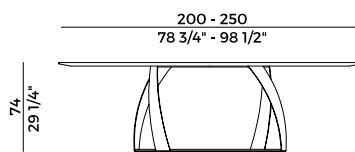

770/TG-R

tavolo \ table