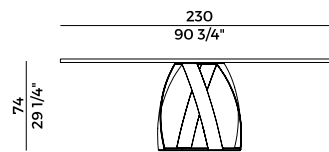

770/TO
tavolo \ table