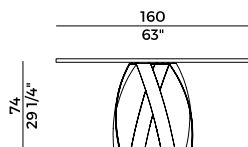

770/TC

tavolo \ table