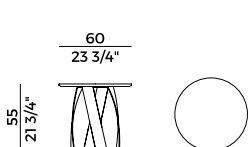

Collezione Bon Bon \

Bon Bon collection

Famiglia di tavoli e tavolini con base in metallo.

Tavoli con base tonda disponibili con piano tondo o ovale in noce Canaletto, marmo o vetro temperato. Tavoli con base allungata disponibile con piano tondo, ovale o rettangolare in noce Canaletto, marmo o vetro temperato.

Tavolino con base tonda e piano in noce Canaletto, marmo o vetro.

Finiture di collezione.

Family of tables and coffee tables with metal base.

Tables with round base available with round or oval top in Canaletto walnut, marble or tempered glass. Tables with elongated base available with round, oval or rectangular top in Canaletto walnut, marble or tempered glass.

Coffee table with round base and top in Canaletto walnut, marble or glass.

Materials as per collection.

770/TB

tavolino \ coffee table