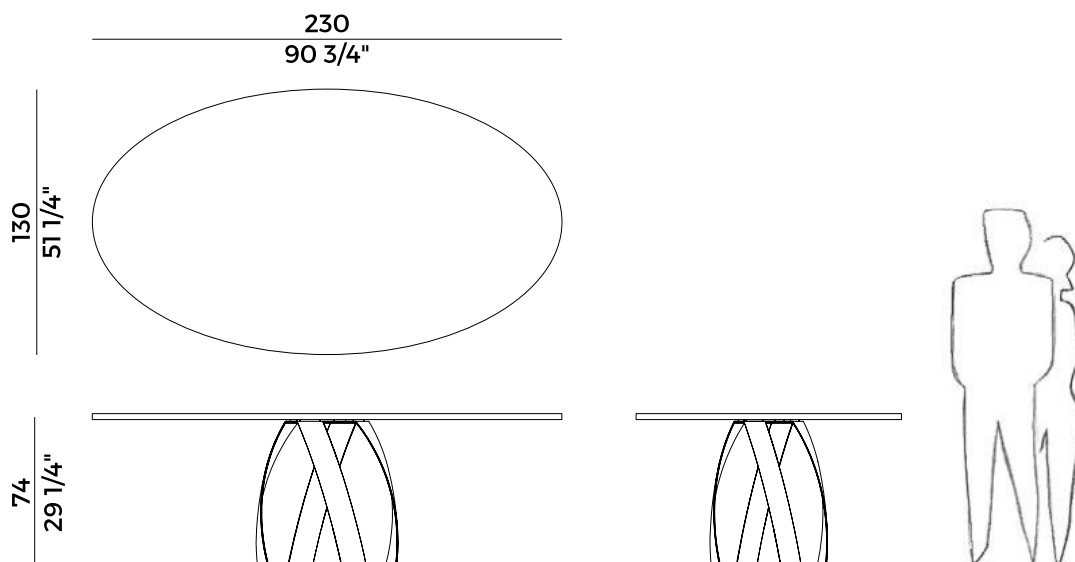

Informazioni tecniche \ *Technical information*

Descrizione tecnica \ *Technical description*

Tavolo con base tonda e piano ovale in noce Canaletto, marmo o vetro temperato. Finiture di collezione.

Table with round base and oval top in Canaletto walnut, marble or tempered glass. Materials as per collection.

Dimensioni \ *Dimensions*

Imballaggi \ *Packaging*

PACKAGING

wood - 2 box = m³ 0.58

glass - 2 box = m³ 0.60

marble - 2 box = m³ 3.50

gross weight wood - Kg 115

gross weight glass - Kg 136

gross weight marble - Kg 281