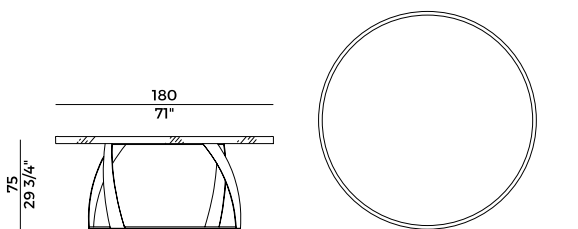

*Coffee table with round base and top in Canaletto walnut, marble or glass.*

*Materials as per collection.*

770/TB

*tavolino \ coffee table*

770/TC

*tavolo \ table*

770/TO

*tavolo \ table*