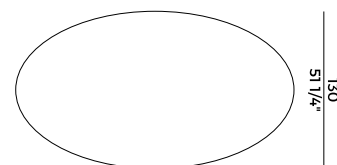

*Coffee table with round base and top in Canaletto walnut, marble or glass.*

*Materials as per collection.*

770/TB

*tavolino \ coffee table*

770/TC

*tavolo \ table*

770/TO

*tavolo \ table*