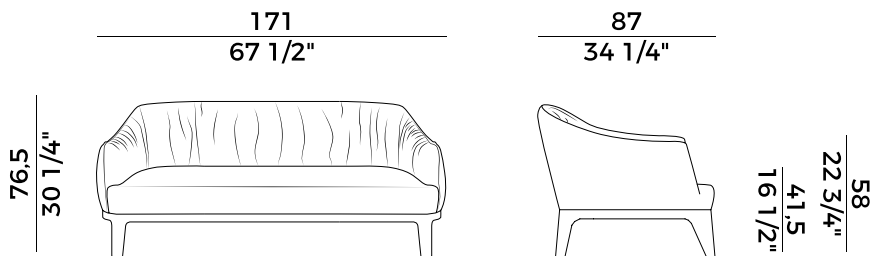

Informazioni tecniche \ *Technical information*

Descrizione tecnica \ *Technical description*

Divano con base in massello di frassino e seduta e schienale imbottiti in poliuretano espanso ignifugo. Finiture e rivestimenti di collezione.

Sofa with base in solid ash and upholstered seat and backrest with fire retardant polyurethane foam padding. Finishes and coverings as per collection.

Dimensioni \ *Dimensions*

Consumi stoffe \ *Fabric and leather requirements*

FABRIC/LEATHER REQUIREMENTS

	x1	x2
H 140	ml 7,00	ml 14,00
LEATHER	m² 16,00	

FABRIC/LEATHER REQUIREMENTS

	x1	x2
H 140	yd 7.70	yd 15.35
LEATHER	ft² 173	

PACKAGING

1 x crt = m³ 0.35
gross weight - Kg 71