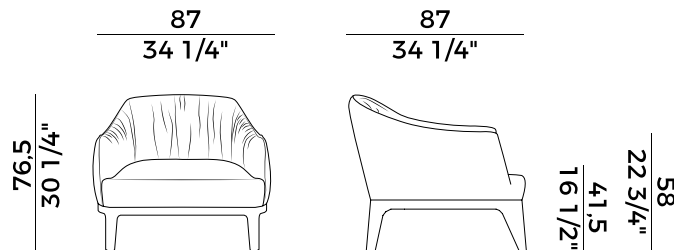

Informazioni tecniche \ *Technical information*

Descrizione tecnica \ *Technical description*

Poltrona lounge con base in massello di frassino e seduta e schienale imbottiti in poliuretano espanso ignifugo. Finiture e rivestimenti di collezione.

Lounge armchair with base in solid ash and upholstered seat and backrest with fire retardant polyurethane foam padding. Finishes and coverings as per collection.

Dimensioni \ *Dimensions*

Consumi stoffe \ *Fabric and leather requirements*

FABRIC / LEATHER REQUIREMENTS				FABRIC / LEATHER REQUIREMENTS			
		x1	x2		x1	x2	
	H 140	ml 3,90	ml 7,80		H 140	yd 4.30	yd 8.55
	LEATHER	m² 8,50			LEATHER	ft² 85	
PACKAGING							
				1 x crt = m³ 0.71			
				gross weight - Kg 39