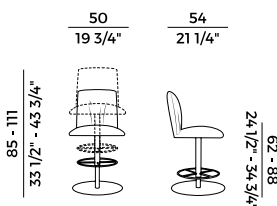

*Collection of furnishings composed of seats and extendable table.
Chair, small armchair, sofa and armchair with base in solid ash and upholstered seat and backrest with fire retardant polyurethane foam padding. Stool with four-leg base in ashwood or with round or square metal swivel central base. Available with gas height adjustment system. Upholstered seat and back. Extendable table with ash frame and top.
Materials and coverings as per collection.*

840
sedia \ chair

840/P
poltrona \ armchair

840/A
sgabello alto \ barstool

840/A-GAS
sgabello \ stool

840/AP-GAS
sgabello \ stool

840/TR1
tavolo estensibile \ extendable table

840/PL
lounge \ lounge armchair