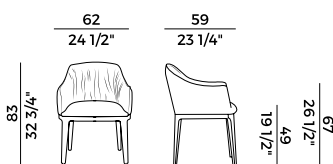

840/P
poltrona \ armchair