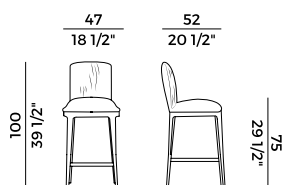

840/A
sgabello alto \ barstool