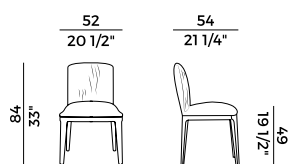

**Collezione Blossom **
Blossom collection

Collezione di arredi composta da sedute e tavolo estensibile.
Sedia, poltroncina, divano e poltrona con base in massello di frassino e seduta e schienale imbottiti in poliuretano espanso ignifugo.
Sgabello con base a quattro gambe in frassino o con base centrale girevole in metallo tonda o quadrata. Disponibile con regolazione a gas. Seduta e schienale imbottiti. Tavolo estensibile con struttura e piano in frassino.
Finiture e rivestimenti di collezione.

*Collection of furnishings composed of seats and extendable table.
Chair, small armchair, sofa and armchair with base in solid ash and upholstered seat and backrest with fire retardant polyurethane foam padding. Stool with four-leg base in ashwood or with round or square metal swivel central base. Available with gas height adjustment system. Upholstered seat and back. Extendable table with ash frame and top.
Materials and coverings as per collection.*

840
sedia \ chair