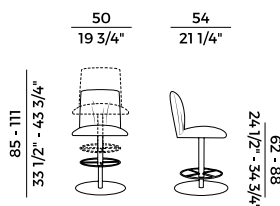

Dimensioni \ *Dimensions*

PACKAGING

2 crt = m³ 0.65

gross weight - Kg 114

Finiture \ *Finishes*

Finiture base e piano \

base and top finishes

Frassino \ *Ash*

*Collection of furnishings composed of seats and extendable table.
Chair, small armchair, sofa and armchair with base in solid ash and upholstered seat and backrest with fire retardant polyurethane foam padding. Stool with four-leg base in ashwood or with round or square metal swivel central base. Available with gas height adjustment system. Upholstered seat and back. Extendable table with ash frame and top.
Materials and coverings as per collection.*

840
sedia \ chair

840/P
poltrona \ armchair

840/A
sgabello alto \ barstool

840/A-GAS
sgabello \ stool

840/AP-GAS
sgabello \ stool

840/TR1
tavolo estensibile \ extendable table

840/PL
lounge \ lounge armchair