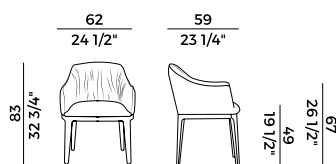

840/P
poltrona \ armchair