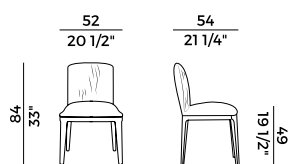

**Collezione Blossom **
Blossom collection

Collezione di arredi composta da sedute e tavolo estensibile.
Sedia, poltroncina, divano e poltrona con base in massello di frassino e seduta e schienale imbottiti in poliuretano espanso ignifugo.
Sgabello con base a quattro gambe in frassino o con base centrale girevole in metallo tonda o quadrata. Disponibile con regolazione a gas. Seduta e schienale imbottiti. Tavolo estensibile con struttura e piano in frassino.
Finiture e rivestimenti di collezione.

*Collection of furnishings composed of seats and extendable table.
Chair, small armchair, sofa and armchair with base in solid ash and upholstered seat and backrest with fire retardant polyurethane foam padding. Stool with four-leg base in ashwood or with round or square metal swivel central base. Available with gas height adjustment system. Upholstered seat and back. Extendable table with ash frame and top.
Materials and coverings as per collection.*

840
sedia \ chair