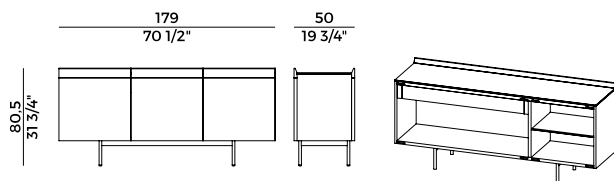

884/MB1-180
credenza \ sideboard (cassetto opzionale \ optional drawer)