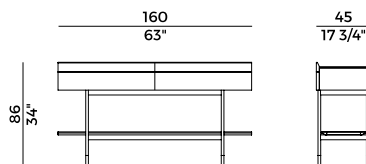

870/CS

consolle \ console