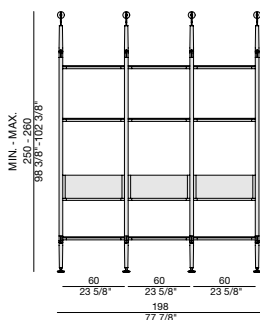

ARIA COMP. B

ARIA COMP. D

ARIA COMP. G

ARIA COMP. B

ARIA COMP. G

Aria comp. A

- (2x) Aria 236 colonna laterale a parete / wall side column
- (1x) Aria 236 colonna centrale a parete / wall central column
- (8x) Aria 60 ripiano cristallo / glass shelf