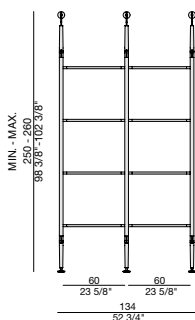

ARIA COMP. B

ARIA COMP. D

ARIA COMP. G

ARIA COMP. B

ARIA COMP. G

Aria comp. A

- (2x) Aria 236 colonna laterale a parete / wall side column
- (1x) Aria 236 colonna centrale a parete / wall central column
- (8x) Aria 60 ripiano cristallo / glass shelf