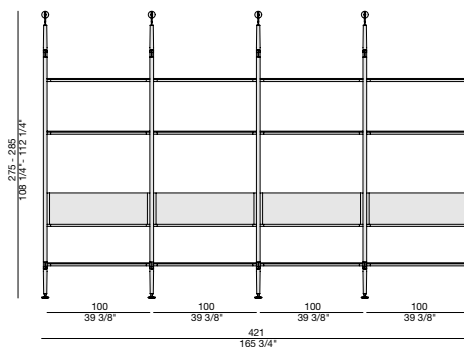

Aria comp. F

- (2x) Aria 261 colonna laterale a parete / wall side column
- (3x) Aria 261 colonna centrale a parete / wall central column
- (12x) Aria 100 ripiano legno / wooden shelf
- (4x) Aria 100 contenitore con anta ribalta / container with flap door