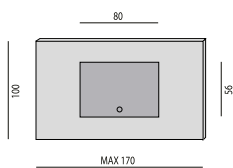

MENSOLA IN LEGNO
Wooden Shelf
cm. 103x30

MENSOLA IN CRISTALLO
Glass Shelf
cm. 72x28

CASSETTIERA IN LEGNO
Wooden Chest of Drawers
cm. 103x54

MENSOLA IN CRISTALLO
Glass Shelf
cm. 103x30

MENSOLA IN CRISTALLO
Glass Shelf
cm. 108x28

MOBILE A GIORNO IN CUOIO
Leather container with open compartment
cm. 103x54

PIANO TV IN CRISTALLO
Glass TV-Shelf
cm. 108x61

MENSOLA IN CRISTALLO
Glass Shelf
cm. 72x40

MOBILE A GIORNO IN LEGNO
Wooden container with open compartment
cm. 103x54

PIANO SCRITTOIO IN CRISTALLO
Glass Writing Desk
cm. 108x61

MENSOLA IN CRISTALLO
Glass Shelf
cm. 108x40

VETRINA
Cabinet
cm. 103x30

PANNELLO PORTA TV IN LEGNO
Wooden board for flat TV
cm. 103

PORTA SUB-WOOFER
Sub-woofer Holder

PANNELLO PORTA TV IN CRISTALLO
Glass board for flat TV
cm. 72

PANNELLO PORTA TV IN CRISTALLO
Glass board for flat TV
cm. 130

PANNELLO PORTA TV IN CRISTALLO
Glass board for flat TV
cm. 170

PORTA CAVI
Channel for cables