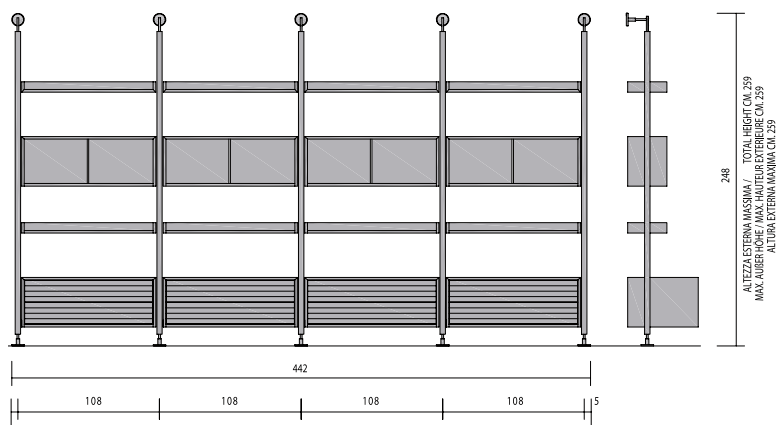

COMPOSIZIONI A PARETE | WALL COMPOSITIONS

COMP. U51