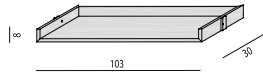

COMP. U28

COMP. U29

COMPOSIZIONI AUTOPORTANTI | FREESTANDING COMPOSITIONS

COMP. U27

COMP. U41

COMP. U42

COMP. U47

CASSETTIERA IN CUOIO
Leather Chest of Drawers
cm. 103x54

MENSOLA IN LEGNO
Wooden Shelf
cm. 103x30

MENSOLA IN CRISTALLO
Glass Shelf
cm. 72x28

CASSETTIERA IN LEGNO
Wooden Chest of Drawers
cm. 103x54

MENSOLA IN CRISTALLO
Glass Shelf
cm. 103x30

MENSOLA IN CRISTALLO
Glass Shelf
cm. 108x28