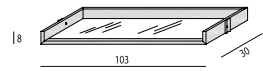

COMP. U28

COMP. U29

COMPOSIZIONI AUTOPORTANTI | FREESTANDING COMPOSITIONS

COMP. U27

COMP. U41

COMP. U42

COMP. U47

CASSETTIERA IN CUOIO
Leather Chest of Drawers
cm. 103x54

MENSOLA IN LEGNO
Wooden Shelf
cm. 103x30

MENSOLA IN CRISTALLO
Glass Shelf
cm. 72x28

CASSETTIERA IN LEGNO
Wooden Chest of Drawers
cm. 103x54

MENSOLA IN CRISTALLO
Glass Shelf
cm. 103x30

MENSOLA IN CRISTALLO
Glass Shelf
cm. 108x28