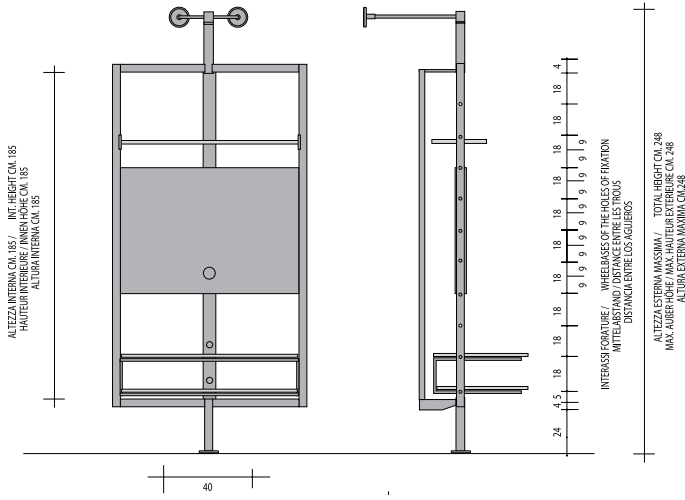

COMPOSIZIONI A PARETE | WALL COMPOSITIONS

COMP. U52

COMP. U51

COMPOSIZIONI A SOFFITTO GIREVOLI | SWIVELING CEILING COMPOSITIONS

COMP. U43

COMP. U36

COMPOSIZIONI A PARETE GIREVOLI | SWIVELING WALL COMPOSITIONS

COMP. U28

COMP. U29

COMPOSIZIONI AUTOPORTANTI | FREESTANDING COMPOSITIONS

COMP. U27

COMP. U41

COMP. U42

COMP. U47

CASSETTIERA IN CUOIO
Leather Chest of Drawers
cm. 103x54

MENSOLA IN LEGNO
Wooden Shelf
cm. 103x30

MENSOLA IN CRISTALLO
Glass Shelf
cm. 72x28

CASSETTIERA IN LEGNO
Wooden Chest of Drawers
cm. 103x54

MENSOLA IN CRISTALLO
Glass Shelf
cm. 103x30

MENSOLA IN CRISTALLO
Glass Shelf
cm. 108x28