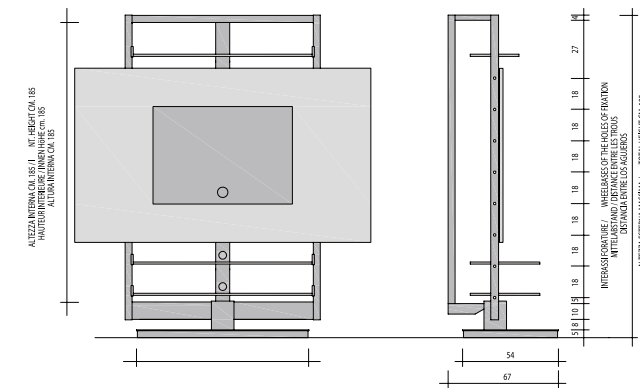

COMP. U28

COMP. U29

COMPOSIZIONI AUTOPORTANTI | FREESTANDING COMPOSITIONS

COMP. U27

COMP. U41

COMP. U42

COMP. U47

CASSETTIERA IN CUOIO
Leather Chest of Drawers
cm. 103x54

MENSOLA IN LEGNO
Wooden Shelf
cm. 103x30

MENSOLA IN CRISTALLO
Glass Shelf
cm. 72x28

CASSETTIERA IN LEGNO
Wooden Chest of Drawers
cm. 103x54

MENSOLA IN CRISTALLO
Glass Shelf
cm. 103x30

MENSOLA IN CRISTALLO
Glass Shelf
cm. 108x28