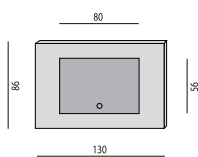

MENSOLA IN LEGNO
Wooden Shelf
cm. 103x30

MENSOLA IN CRISTALLO
Glass Shelf
cm. 72x28

CASSETTIERA IN LEGNO
Wooden Chest of Drawers
cm. 103x54

MENSOLA IN CRISTALLO
Glass Shelf
cm. 103x30

MENSOLA IN CRISTALLO
Glass Shelf
cm. 108x28

MOBILE A GIORNO IN CUOIO
Leather container with open compartment
cm. 103x54

PIANO TV IN CRISTALLO
Glass TV-Shelf
cm. 108x61

MENSOLA IN CRISTALLO
Glass Shelf
cm. 72x40

MOBILE A GIORNO IN LEGNO
Wooden container with open compartment
cm. 103x54

PIANO SCRITTOIO IN CRISTALLO
Glass Writing Desk
cm. 108x61

MENSOLA IN CRISTALLO
Glass Shelf
cm. 108x40

VETRINA
Cabinet
cm. 103x30

PANNELLO PORTA TV IN LEGNO
Wooden board for flat TV
cm. 103

PORTA SUB-WOOFER
Sub-woofer Holder

PANNELLO PORTA TV IN CRISTALLO
Glass board for flat TV
cm. 72

PANNELLO PORTA TV IN CRISTALLO
Glass board for flat TV
cm. 130

PANNELLO PORTA TV IN CRISTALLO
Glass board for flat TV
cm. 170

PORTA CAVI
Channel for cables