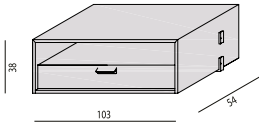

COMP. U28

COMP. U29

COMPOSIZIONI AUTOPORTANTI | FREESTANDING COMPOSITIONS

COMP. U27

COMP. U41

COMP. U42

COMP. U47

CASSETTIERA IN CUOIO
Leather Chest of Drawers
cm. 103x54

MENSOLA IN LEGNO
Wooden Shelf
cm. 103x30

MENSOLA IN CRISTALLO
Glass Shelf
cm. 72x28

CASSETTIERA IN LEGNO
Wooden Chest of Drawers
cm. 103x54

MENSOLA IN CRISTALLO
Glass Shelf
cm. 103x30

MENSOLA IN CRISTALLO
Glass Shelf
cm. 108x28