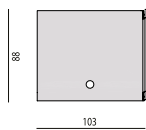

MENSOLA IN LEGNO
Wooden Shelf
cm. 103x30

MENSOLA IN CRISTALLO
Glass Shelf
cm. 72x28

CASSETTIERA IN LEGNO
Wooden Chest of Drawers
cm. 103x54

MENSOLA IN CRISTALLO
Glass Shelf
cm. 103x30

MENSOLA IN CRISTALLO
Glass Shelf
cm. 108x28

MOBILE A GIORNO IN CUOIO
Leather container with open compartment
cm. 103x54

PIANO TV IN CRISTALLO
Glass TV-Shelf
cm. 108x61

MENSOLA IN CRISTALLO
Glass Shelf
cm. 72x40

MOBILE A GIORNO IN LEGNO
Wooden container with open compartment
cm. 103x54

PIANO SCRITTOIO IN CRISTALLO
Glass Writing Desk
cm. 108x61

MENSOLA IN CRISTALLO
Glass Shelf
cm. 108x40

VETRINA
Cabinet
cm. 103x30

PANNELLO PORTA TV IN LEGNO
Wooden board for flat TV
cm. 103

PORTA SUB-WOOFER
Sub-woofer Holder