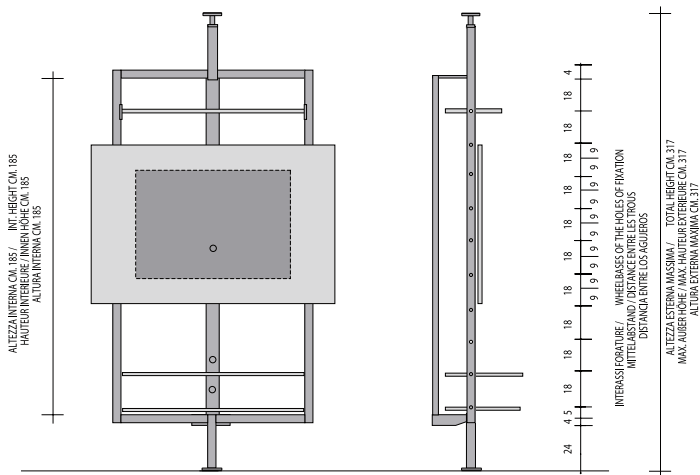

COMPOSIZIONI A PARETE | WALL COMPOSITIONS

COMP. U52

COMP. U51

COMPOSIZIONI A SOFFITTO GIREVOLI | SWIVELING CEILING COMPOSITIONS

COMP. U43

COMP. U36

COMPOSIZIONI A PARETE GIREVOLI | SWIVELING WALL COMPOSITIONS

COMP. U28

COMP. U29

COMPOSIZIONI AUTOPORTANTI | FREESTANDING COMPOSITIONS

COMP. U27

COMP. U41

COMP. U42

COMP. U47

CASSETTIERA IN CUOIO
Leather Chest of Drawers
cm. 103x54

MENSOLA IN LEGNO
Wooden Shelf
cm. 103x30

MENSOLA IN CRISTALLO
Glass Shelf
cm. 72x28

CASSETTIERA IN LEGNO
Wooden Chest of Drawers
cm. 103x54

MENSOLA IN CRISTALLO
Glass Shelf
cm. 103x30

MENSOLA IN CRISTALLO
Glass Shelf
cm. 108x28