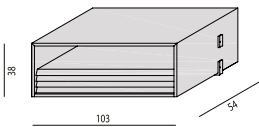

MOBILE A GIORNO IN LEGNO
Wooden container with open compartment
cm. 103x54