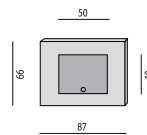

MENSOLA IN LEGNO
Wooden Shelf
cm. 103x30

MENSOLA IN CRISTALLO
Glass Shelf
cm. 72x28

CASSETTIERA IN LEGNO
Wooden Chest of Drawers
cm. 103x54

MENSOLA IN CRISTALLO
Glass Shelf
cm. 103x30

MENSOLA IN CRISTALLO
Glass Shelf
cm. 108x28

MOBILE A GIORNO IN CUOIO
Leather container with open compartment
cm. 103x54

PIANO TV IN CRISTALLO
Glass TV-Shelf
cm. 108x61

MENSOLA IN CRISTALLO
Glass Shelf
cm. 72x40

MOBILE A GIORNO IN LEGNO
Wooden container with open compartment
cm. 103x54

PIANO SCRITTOIO IN CRISTALLO
Glass Writing Desk
cm. 108x61

MENSOLA IN CRISTALLO
Glass Shelf
cm. 108x40

VETRINA
Cabinet
cm. 103x30

PANNELLO PORTA TV IN LEGNO
Wooden board for flat TV
cm. 103

PORTA SUB-WOOFER
Sub-woofer Holder

PANNELLO PORTA TV IN CRISTALLO
Glass board for flat TV
cm. 72

PANNELLO PORTA TV IN CRISTALLO
Glass board for flat TV
cm. 130

PANNELLO PORTA TV IN CRISTALLO
Glass board for flat TV
cm. 170

PORTA CAVI
Channel for cables