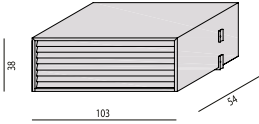

COMP. U28

COMP. U29

COMPOSIZIONI AUTOPORTANTI | FREESTANDING COMPOSITIONS

COMP. U27

COMP. U41

COMP. U42

COMP. U47

CASSETTIERA IN CUOIO
Leather Chest of Drawers
cm. 103x54

MENSOLA IN LEGNO
Wooden Shelf
cm. 103x30

MENSOLA IN CRISTALLO
Glass Shelf
cm. 72x28

CASSETTIERA IN LEGNO
Wooden Chest of Drawers
cm. 103x54

MENSOLA IN CRISTALLO
Glass Shelf
cm. 103x30

MENSOLA IN CRISTALLO
Glass Shelf
cm. 108x28