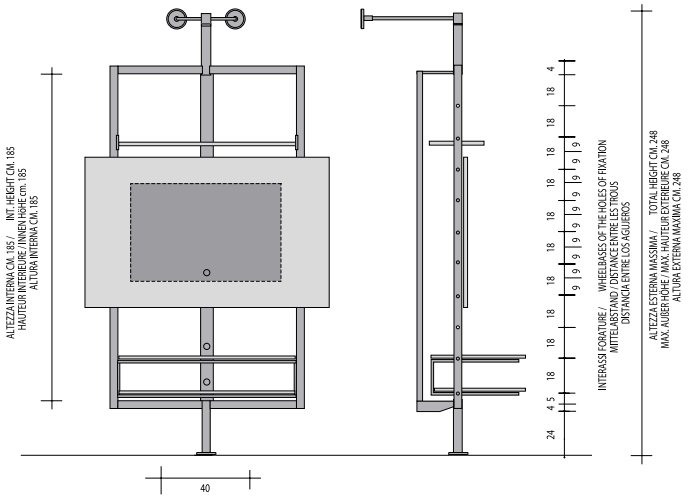

COMPOSIZIONI A PARETE GIREVOLI | SWIVELING WALL COMPOSITIONS

COMP. U29