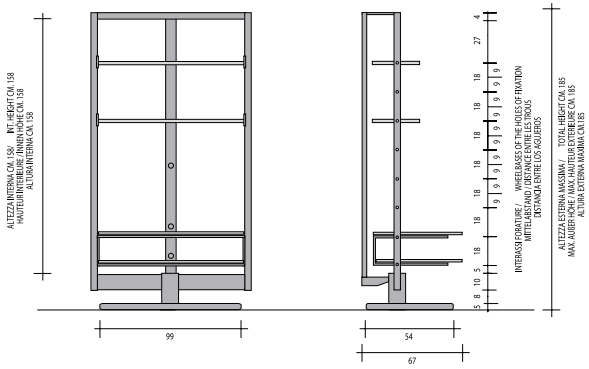

COMPOSIZIONI A PARETE | WALL COMPOSITIONS

COMP. U52

COMP. U51

COMPOSIZIONI A SOFFITTO GIREVOLI | SWIVELING CEILING COMPOSITIONS

COMP. U43

COMP. U36

COMPOSIZIONI A PARETE GIREVOLI | SWIVELING WALL COMPOSITIONS

COMP. U28

COMP. U29

COMPOSIZIONI AUTOPORTANTI | FREESTANDING COMPOSITIONS

COMP. U27

COMP. U41

COMP. U42

COMP. U47

CASSETTIERA IN CUOIO
Leather Chest of Drawers
cm. 103x54

MENSOLA IN LEGNO
Wooden Shelf
cm. 103x30

MENSOLA IN CRISTALLO
Glass Shelf
cm. 72x28

CASSETTIERA IN LEGNO
Wooden Chest of Drawers
cm. 103x54

MENSOLA IN CRISTALLO
Glass Shelf
cm. 103x30

MENSOLA IN CRISTALLO
Glass Shelf
cm. 108x28