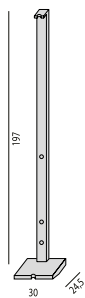

MENSOLA IN LEGNO
Wooden Shelf
cm. 103x30

MENSOLA IN CRISTALLO
Glass Shelf
cm. 72x28

CASSETTIERA IN LEGNO
Wooden Chest of Drawers
cm. 103x54

MENSOLA IN CRISTALLO
Glass Shelf
cm. 103x30

MENSOLA IN CRISTALLO
Glass Shelf
cm. 108x28

MOBILE A GIORNO IN CUOIO
Leather container with open compartment
cm. 103x54

PIANO TV IN CRISTALLO
Glass TV-Shelf
cm. 108x61

MENSOLA IN CRISTALLO
Glass Shelf
cm. 72x40

MOBILE A GIORNO IN LEGNO
Wooden container with open compartment
cm. 103x54

PIANO SCRITTOIO IN CRISTALLO
Glass Writing Desk
cm. 108x61

MENSOLA IN CRISTALLO
Glass Shelf
cm. 108x40

VETRINA
Cabinet
cm. 103x30

PANNELLO PORTA TV IN LEGNO
Wooden board for flat TV
cm. 103

PORTA SUB-WOOFER
Sub-woofer Holder

PANNELLO PORTA TV IN CRISTALLO
Glass board for flat TV
cm. 72

PANNELLO PORTA TV IN CRISTALLO
Glass board for flat TV
cm. 130

PANNELLO PORTA TV IN CRISTALLO
Glass board for flat TV
cm. 170

PORTA CAVI
Channel for cables