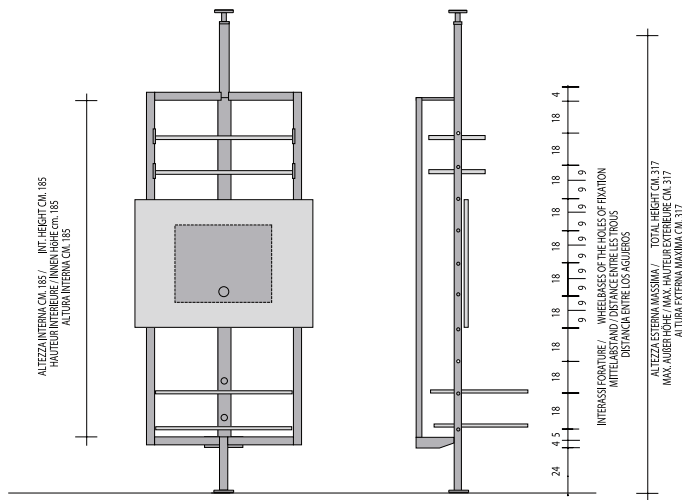

COMPOSIZIONI A PARETE | WALL COMPOSITIONS

COMP. U52

COMP. U51

COMPOSIZIONI A SOFFITTO GIREVOLI | SWIVELING CEILING COMPOSITIONS

COMP. U43

COMP. U36

COMPOSIZIONI A PARETE GIREVOLI | SWIVELING WALL COMPOSITIONS

MENSOLA IN LEGNO
Wooden Shelf
cm. 103x30

MENSOLA IN CRISTALLO
Glass Shelf
cm. 72x28

CASSETTIERA IN LEGNO
Wooden Chest of Drawers
cm. 103x54

MENSOLA IN CRISTALLO
Glass Shelf
cm. 103x30

MENSOLA IN CRISTALLO
Glass Shelf
cm. 108x28