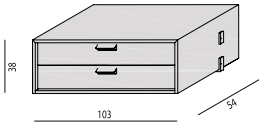

COMP. U28

COMP. U29

COMPOSIZIONI AUTOPORTANTI | FREESTANDING COMPOSITIONS

COMP. U27

COMP. U41

COMP. U42

COMP. U47

CASSETTIERA IN CUOIO
Leather Chest of Drawers
cm. 103x54

MENSOLA IN LEGNO
Wooden Shelf
cm. 103x30

MENSOLA IN CRISTALLO
Glass Shelf
cm. 72x28

CASSETTIERA IN LEGNO
Wooden Chest of Drawers
cm. 103x54

MENSOLA IN CRISTALLO
Glass Shelf
cm. 103x30

MENSOLA IN CRISTALLO
Glass Shelf
cm. 108x28