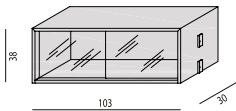

MENSOLA IN LEGNO
Wooden Shelf
cm. 103x30

MENSOLA IN CRISTALLO
Glass Shelf
cm. 72x28

CASSETTIERA IN LEGNO
Wooden Chest of Drawers
cm. 103x54

MENSOLA IN CRISTALLO
Glass Shelf
cm. 103x30

MENSOLA IN CRISTALLO
Glass Shelf
cm. 108x28

MOBILE A GIORNO IN CUOIO
Leather container with open compartment
cm. 103x54

PIANO TV IN CRISTALLO
Glass TV-Shelf
cm. 108x61

MENSOLA IN CRISTALLO
Glass Shelf
cm. 72x40

MOBILE A GIORNO IN LEGNO
Wooden container with open compartment
cm. 103x54

PIANO SCRITTOIO IN CRISTALLO
Glass Writing Desk
cm. 108x61

MENSOLA IN CRISTALLO
Glass Shelf
cm. 108x40

VETRINA
Cabinet
cm. 103x30

PANNELLO PORTA TV IN LEGNO
Wooden board for flat TV
cm. 103

PORTA SUB-WOOFER
Sub-woofer Holder