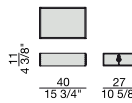

Alveare 63
Pigeon hole 63

Alveare 120
Pigeon hole 120

Cassetto per alveare legno
Drawer for pigeon hole wood

Gruccia con clip
Coat Hanger with clips

Porta pantaloni 63
Trousers holder 63

Porta pantaloni 120
Trousers holder 120